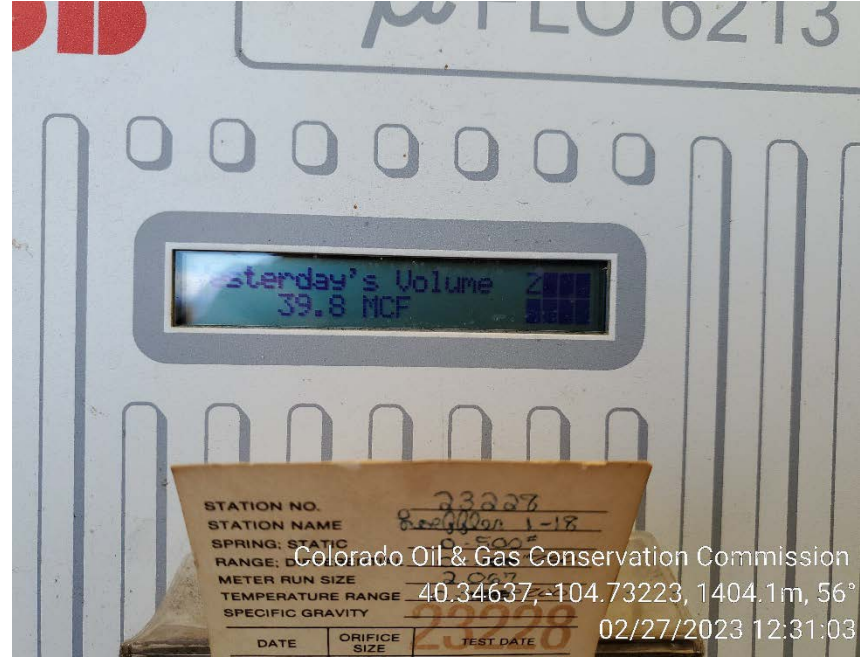

Inspection Photos
Location Name: Loeffler 1-18 Tank Battery
Location ID: 443915

Colorado Oil & Gas Conservation Commission
40.3464, -104.73211, 1416.4m, 71°
02/27/2023 12:29:08

Battery sign

Colorado Oil & Gas Conservation Commission
40.34637, -104.73223, 1404.1m, 56°
02/27/2023 12:31:03

Previous day product sold volume