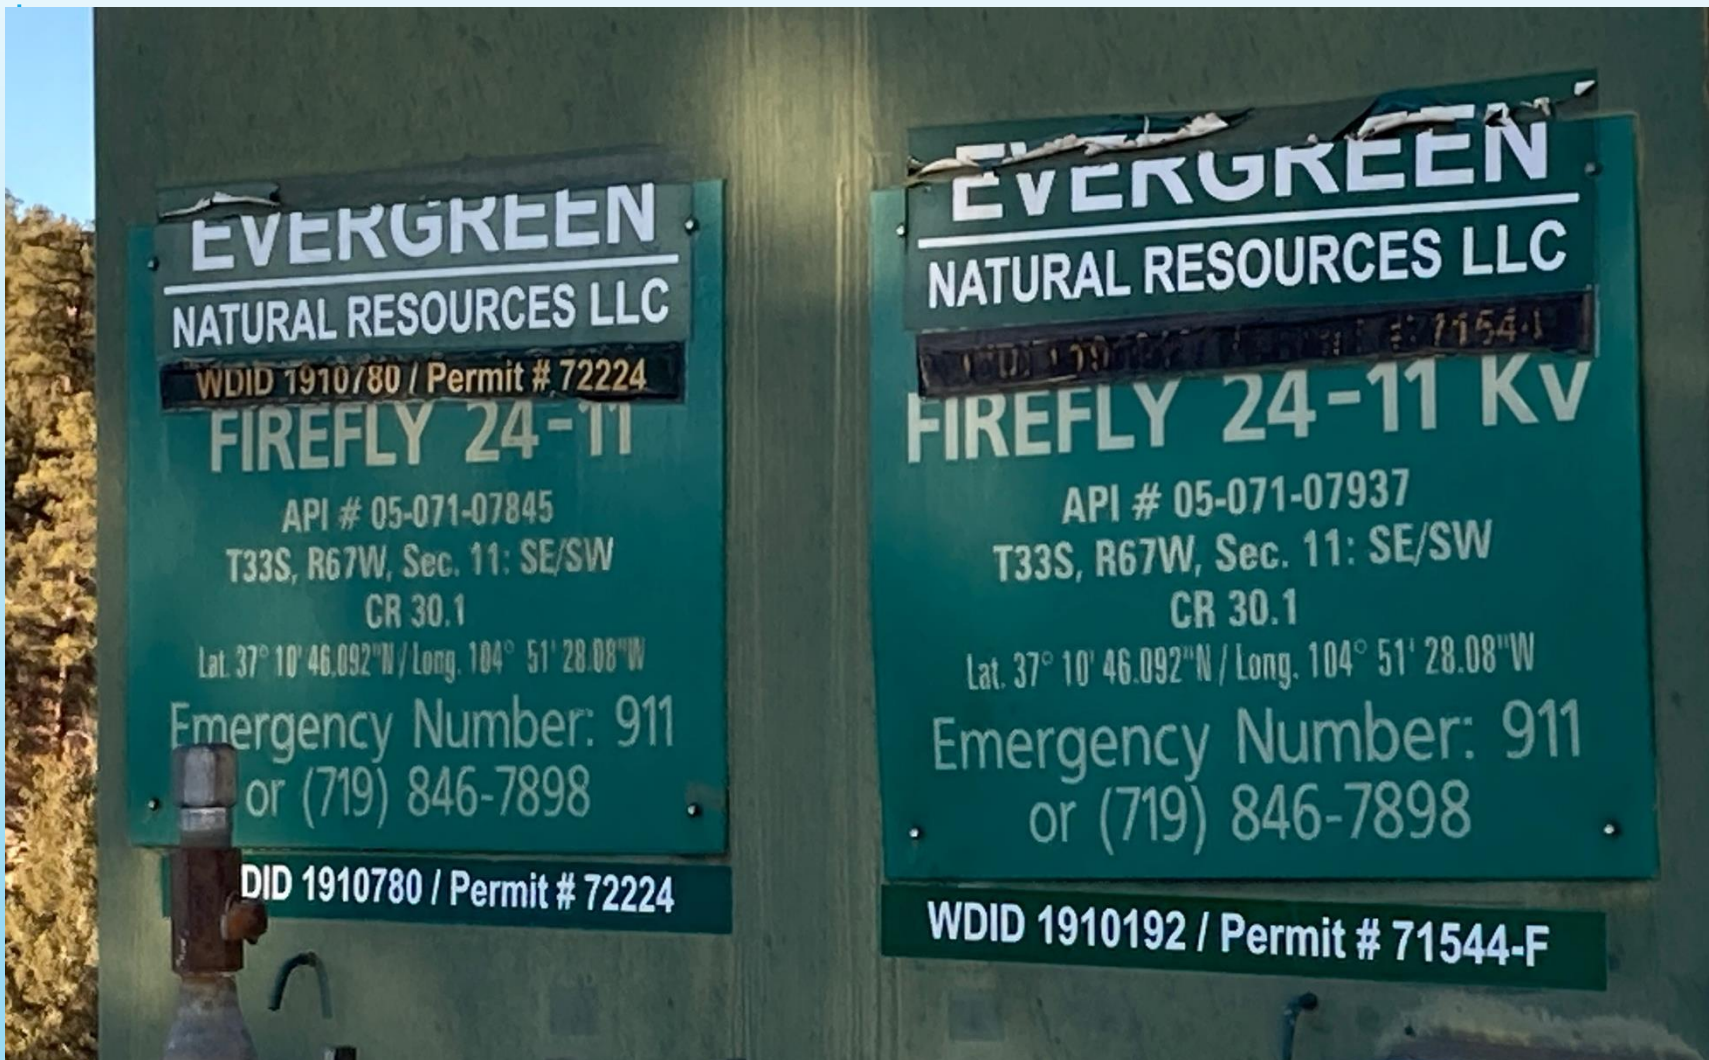

Location Name: FIREFLY 24-11, API #: 071-07845, Insp. #:695107456

PHOTO 1: WELL SIGN

Colorado Oil & Gas Conservation Commission

PHOTO 2: LOCATION

PHOTO 3: ORIG. WELLHEAD AND EQUIPMENT

WGS84
±16ft

37.17967, -104.85744

ft
±10ft

7530

°M
±10

NE63

Colorado Oil & Gas Conservation Commission
© 01-Feb-23 16:28:57