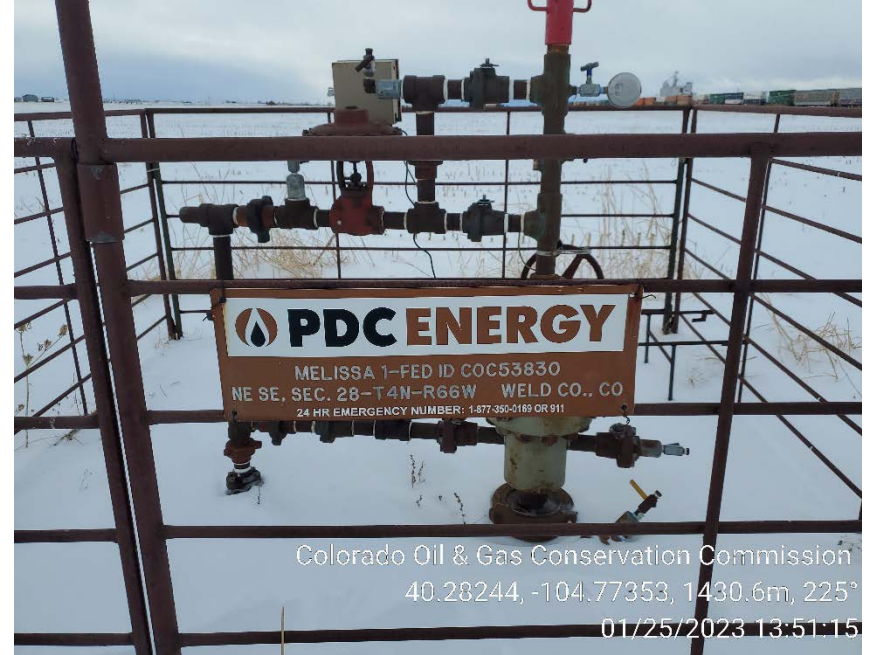

Inspection Photos
Location Name: Melissa #1
Location ID: 331218

Production facility

Wellhead