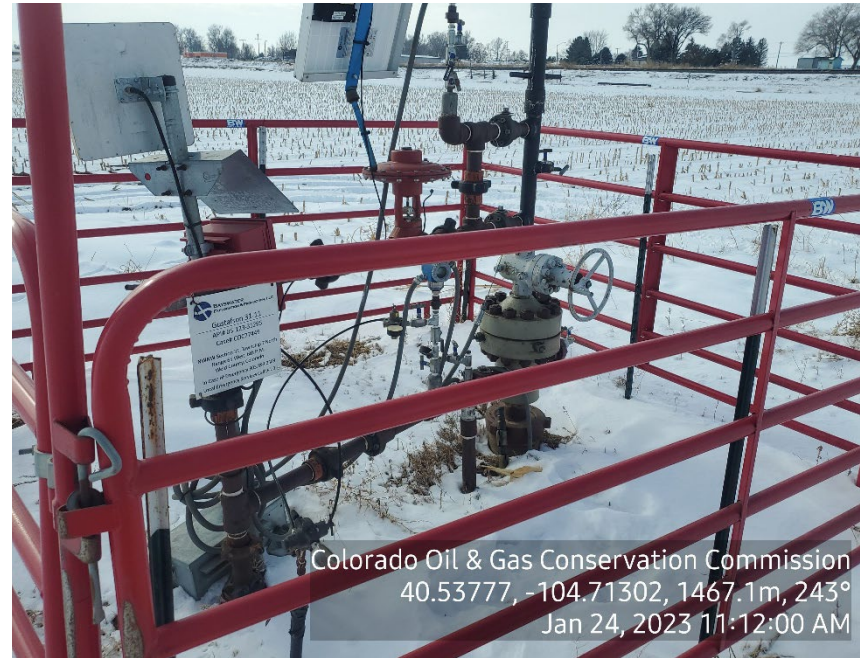

Inspection Photos  
Location Name: Gustafson 31-11  
API #: 05-123-31295

Photo 1: Wellhead Sign

Photo 2: Wellhead