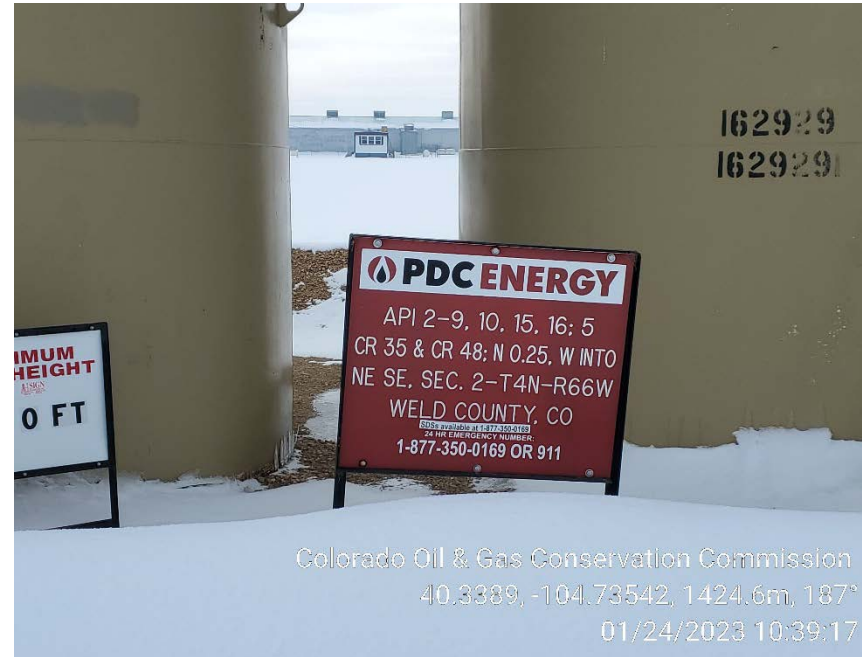

Inspection Photos
Location Name: API 2-9,10.15.16, 5 Tank Battery
Location ID: 443867

Production facility

Battery sign