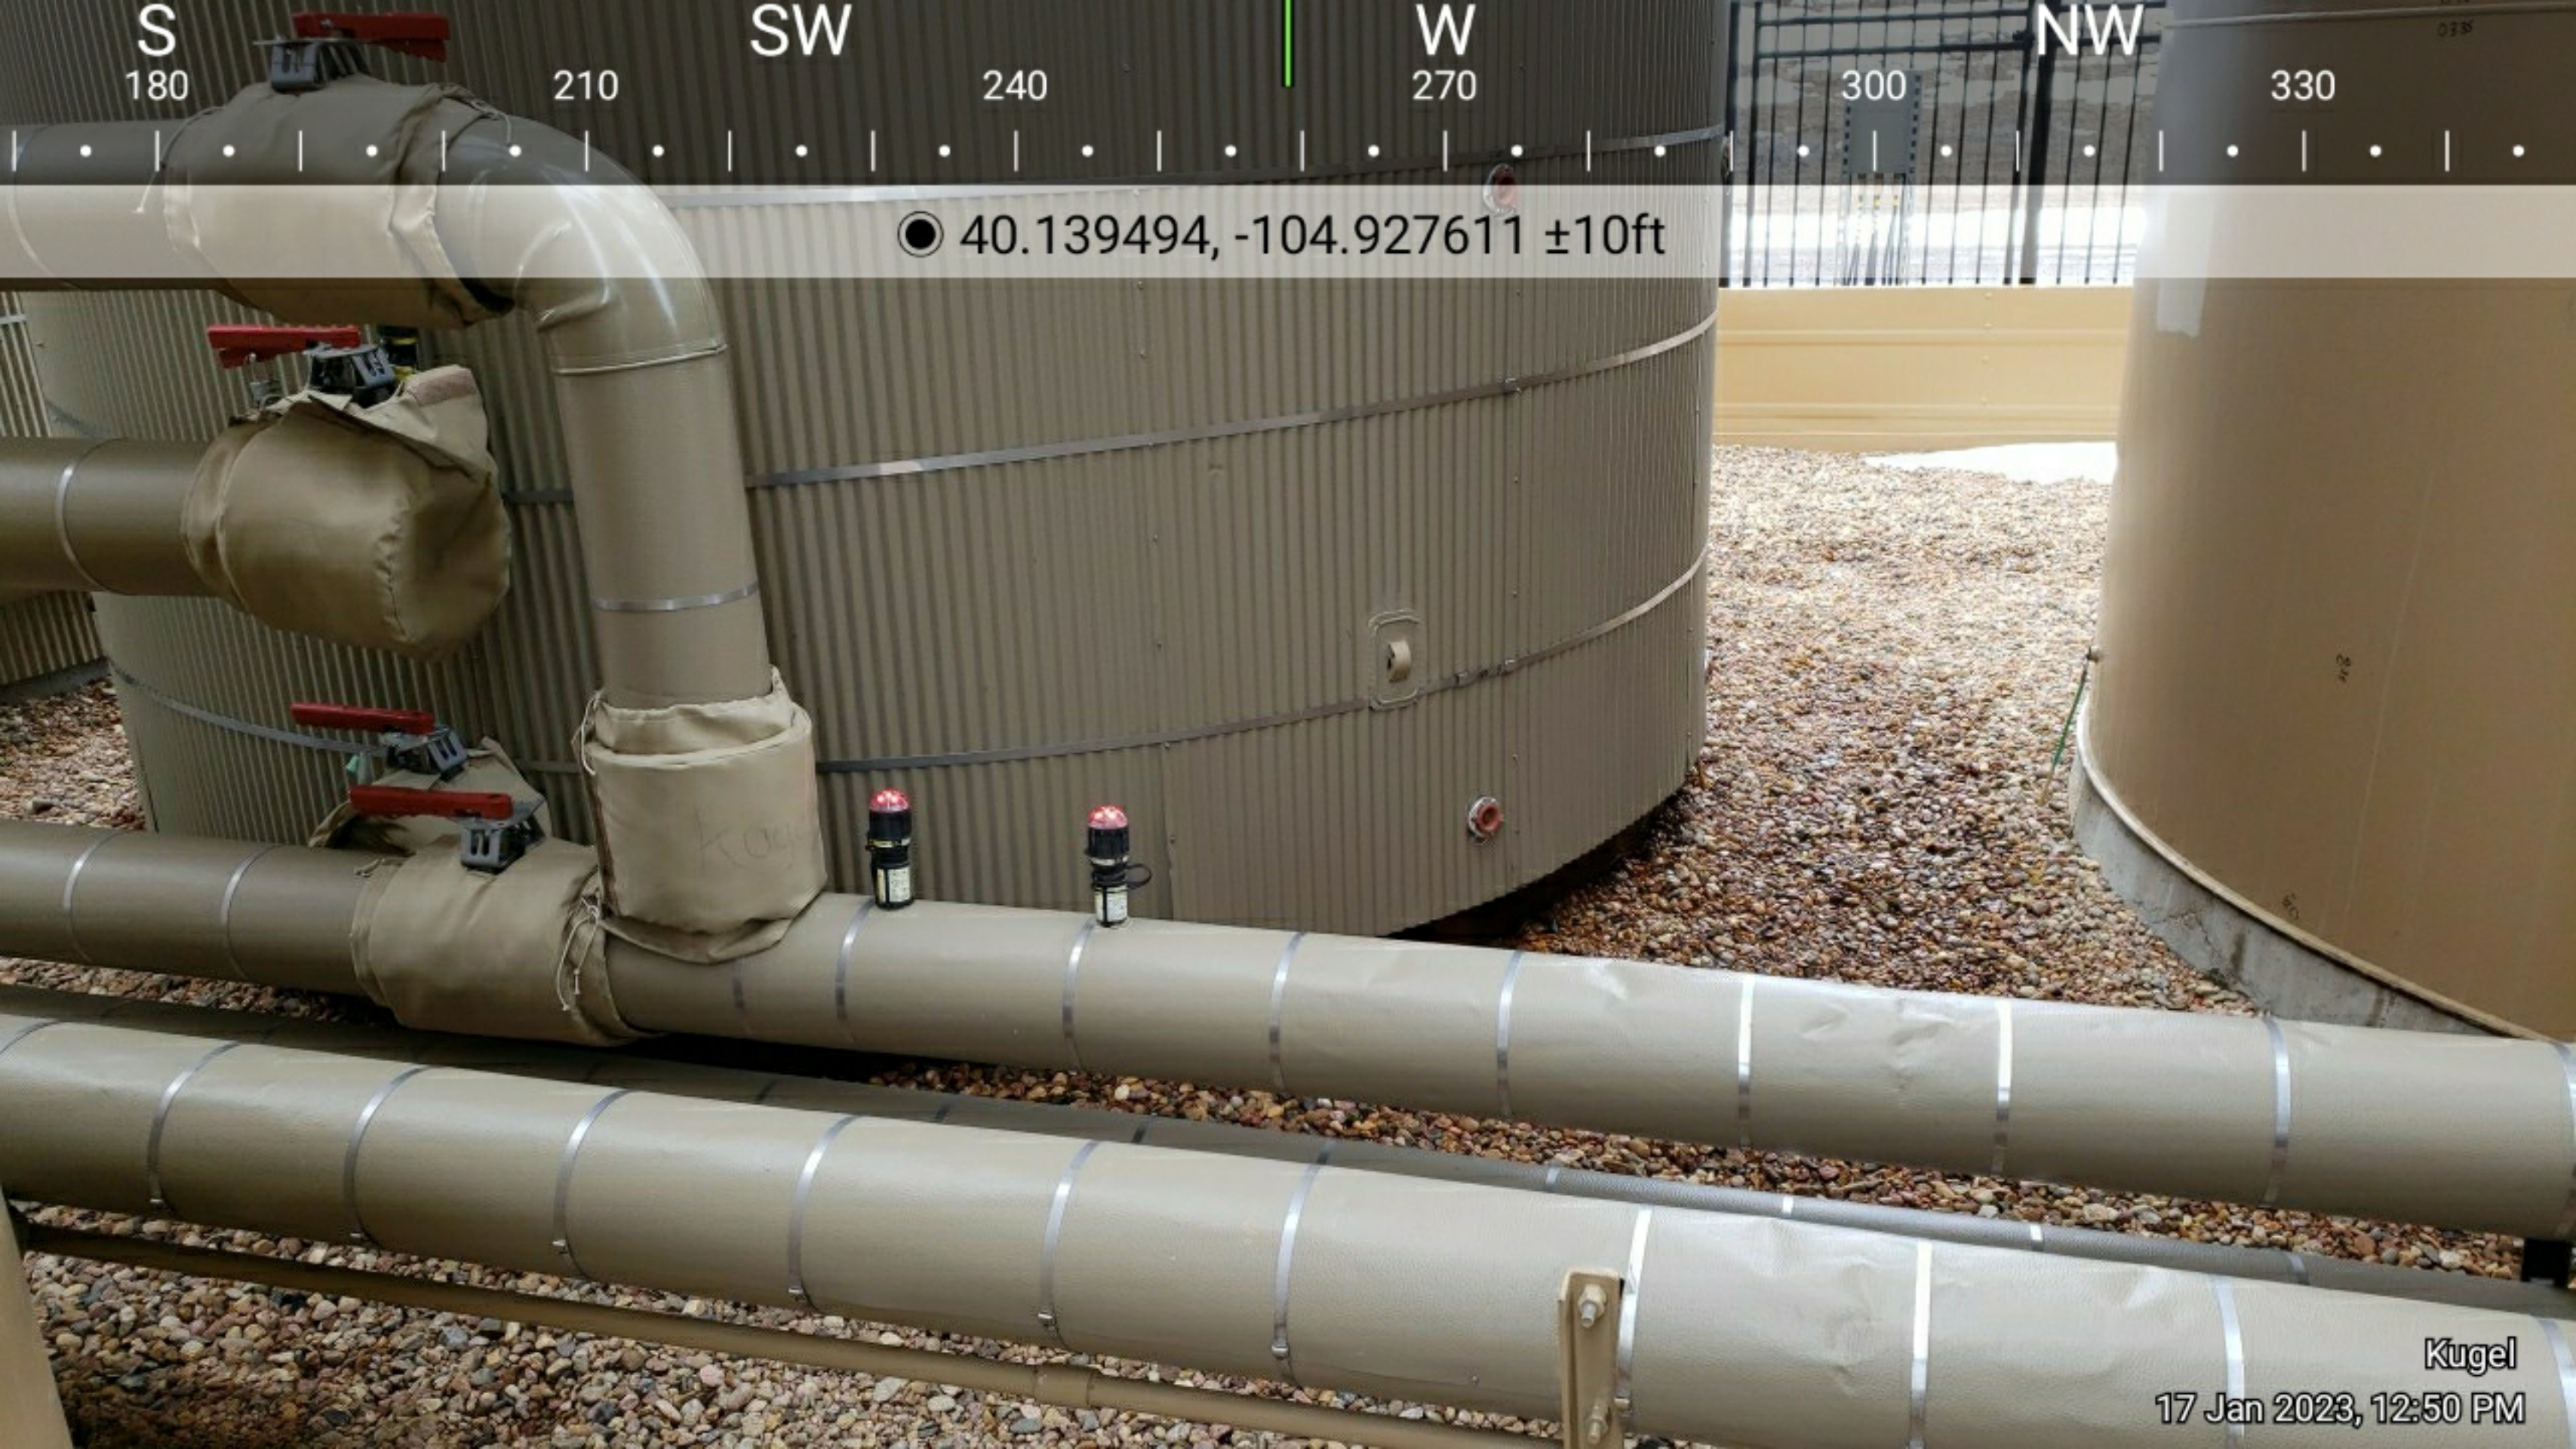

Topo Map

Kugel Facilities 18H-H267

Legend

-  Kugel 18H-H267
-  Untitled Placemark

 Release Point

Kugel 18H-H267 

PERMIT#19WE0379
s#123-AO3D-001

3636006

● 40.139496, -104.927672 ±10ft

500 BBL
CONDENSATE

Kugel

17 Jan 2023, 12:50 PM

S

180

SW

210

240

W

270

NW

300

330

● 40.139494, -104.927611 ±10ft

Kugel