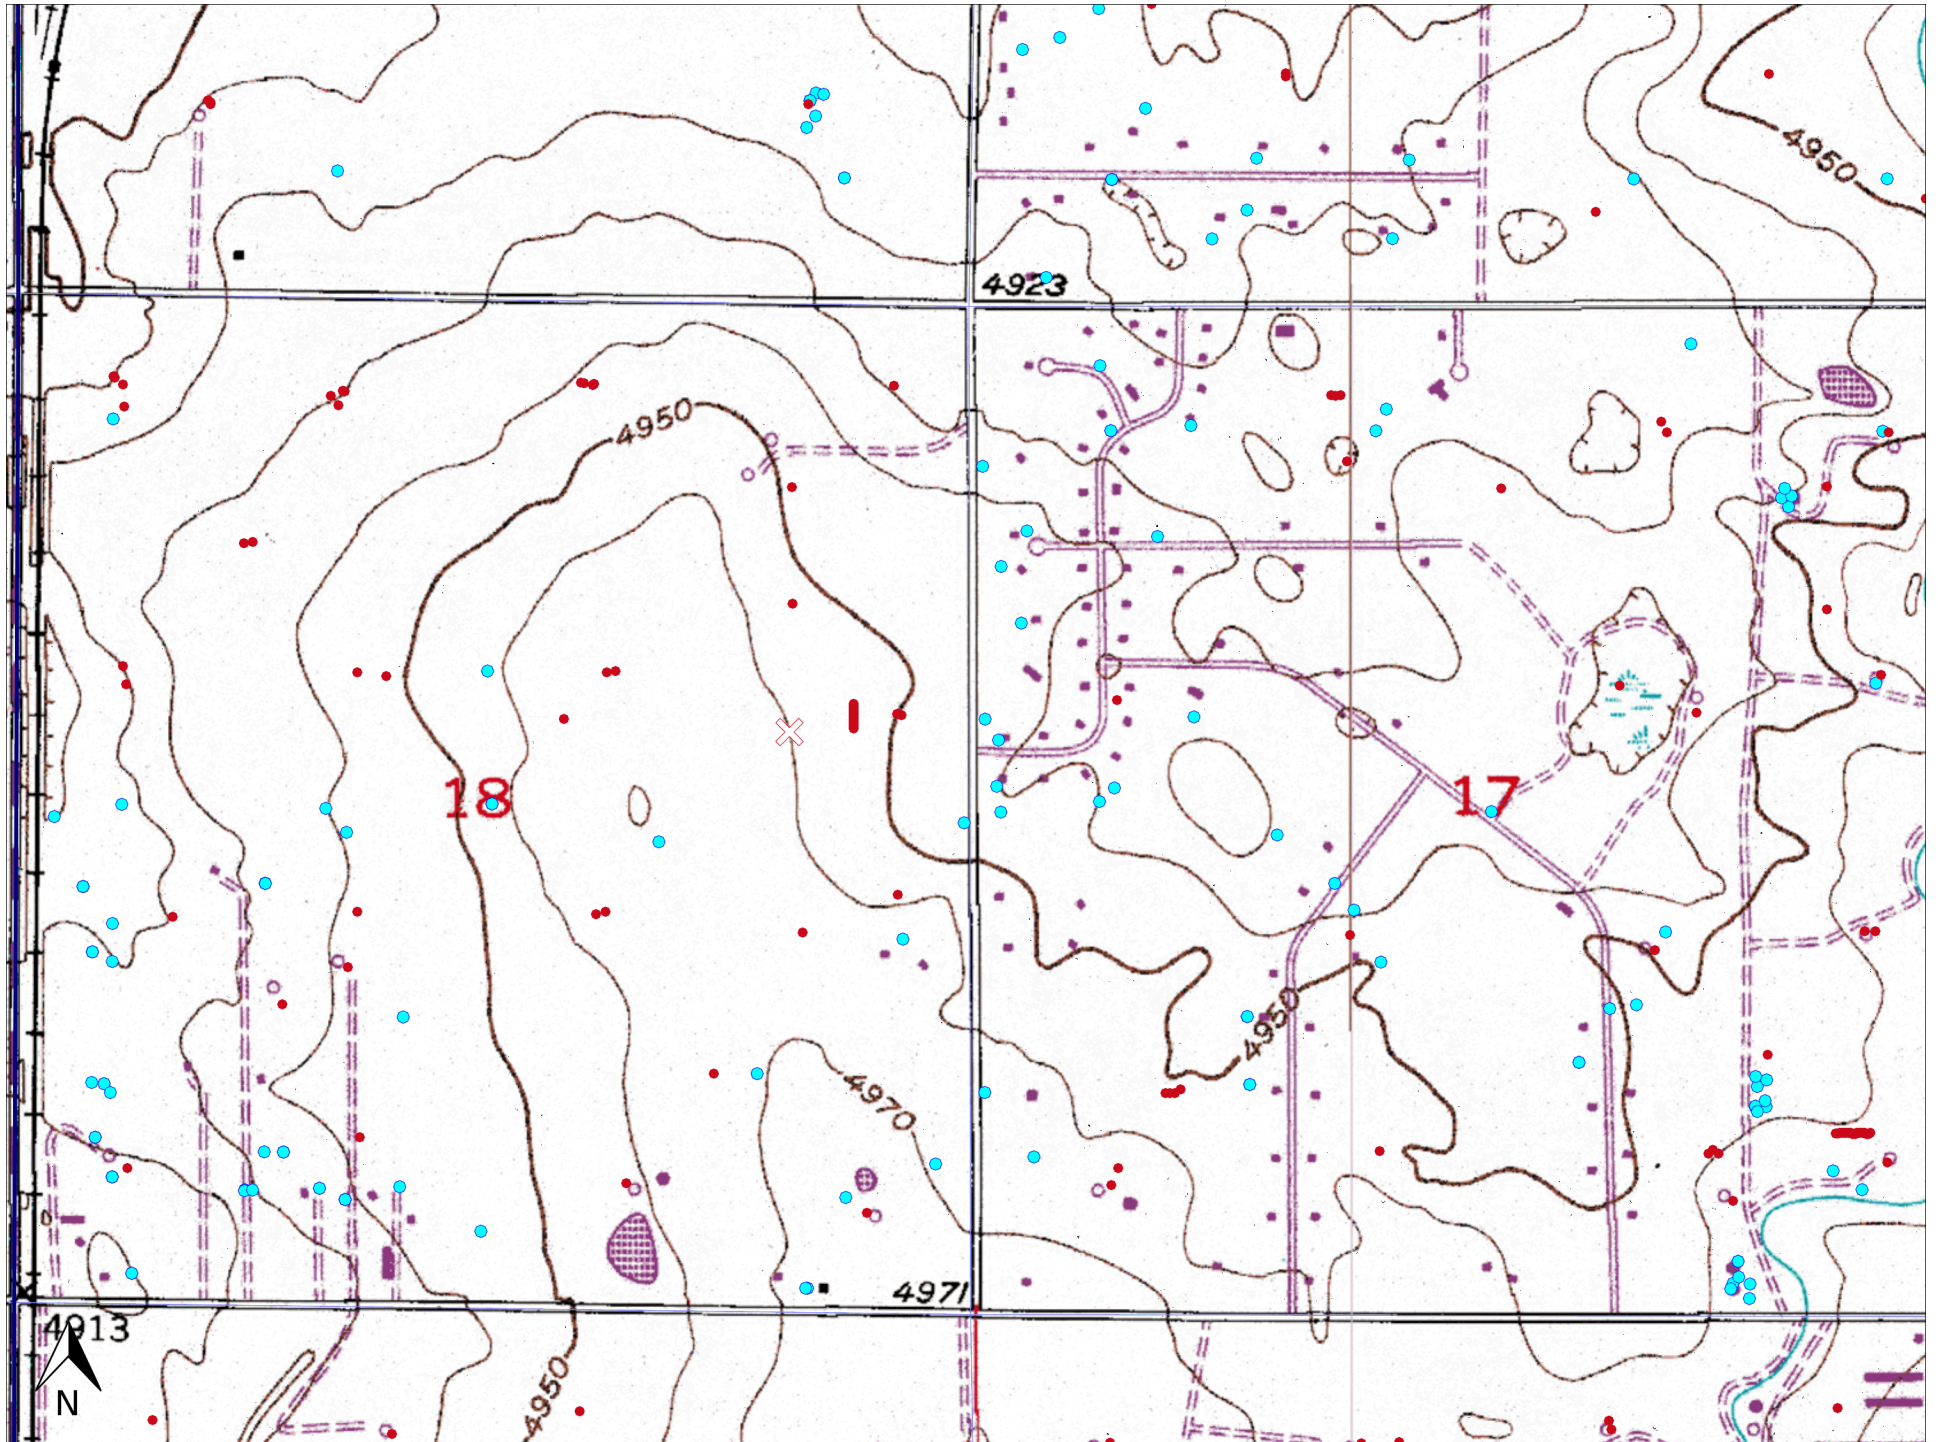

Topo Map

Kugel Facilities 18H-H267

Legend

-  Kugel 18H-H267
-  Untitled Placemark

 Release Point

Kugel 18H-H267 

PERMIT#19WE0379
s#123-AO3D-001

3636006

240

W

270

NW

300

330

● 40.139494, -104.927611 ±10ft

Kugel

17 Jan 2023, 12:50 PM

SE

S

SW

150

180

210

240

© 40.139475, -104.927649 ±10ft

Kugel

17 Jan 2023, 12:50 PM