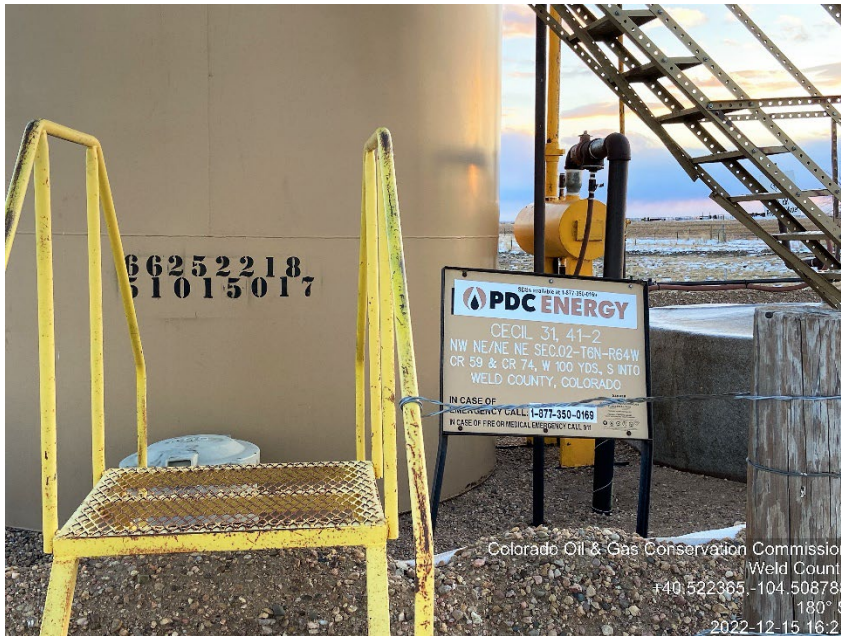

Inspection Photos
Location Name: CECIL-66N64W/2NENE
Location #: 305248

Photo #1
Cecil 41-2 (123-22707) Wellsite
Shut-In | SI

Photo #2
Cecil 41-2, 31-2 Battery site
Inactive | Shut-down

Inspection Photos
Location Name: CECIL-66N64W/2NENE
Location #: 305248

Photo #3
Cecil 41-2, 31-2 Battery site
Inactive | Shut-down
Tank(s): SE corner

Photo #4
Cecil 41-2, 31-2 Battery site
Inactive | Shut-down
Separator, ECD

Inspection Photos
Location Name: CECIL-66N64W/2NENE
Location #: 305248

Photo #5
Cecil 41-2, 31-2 Battery site
Inactive | Shut-down
Battery sign