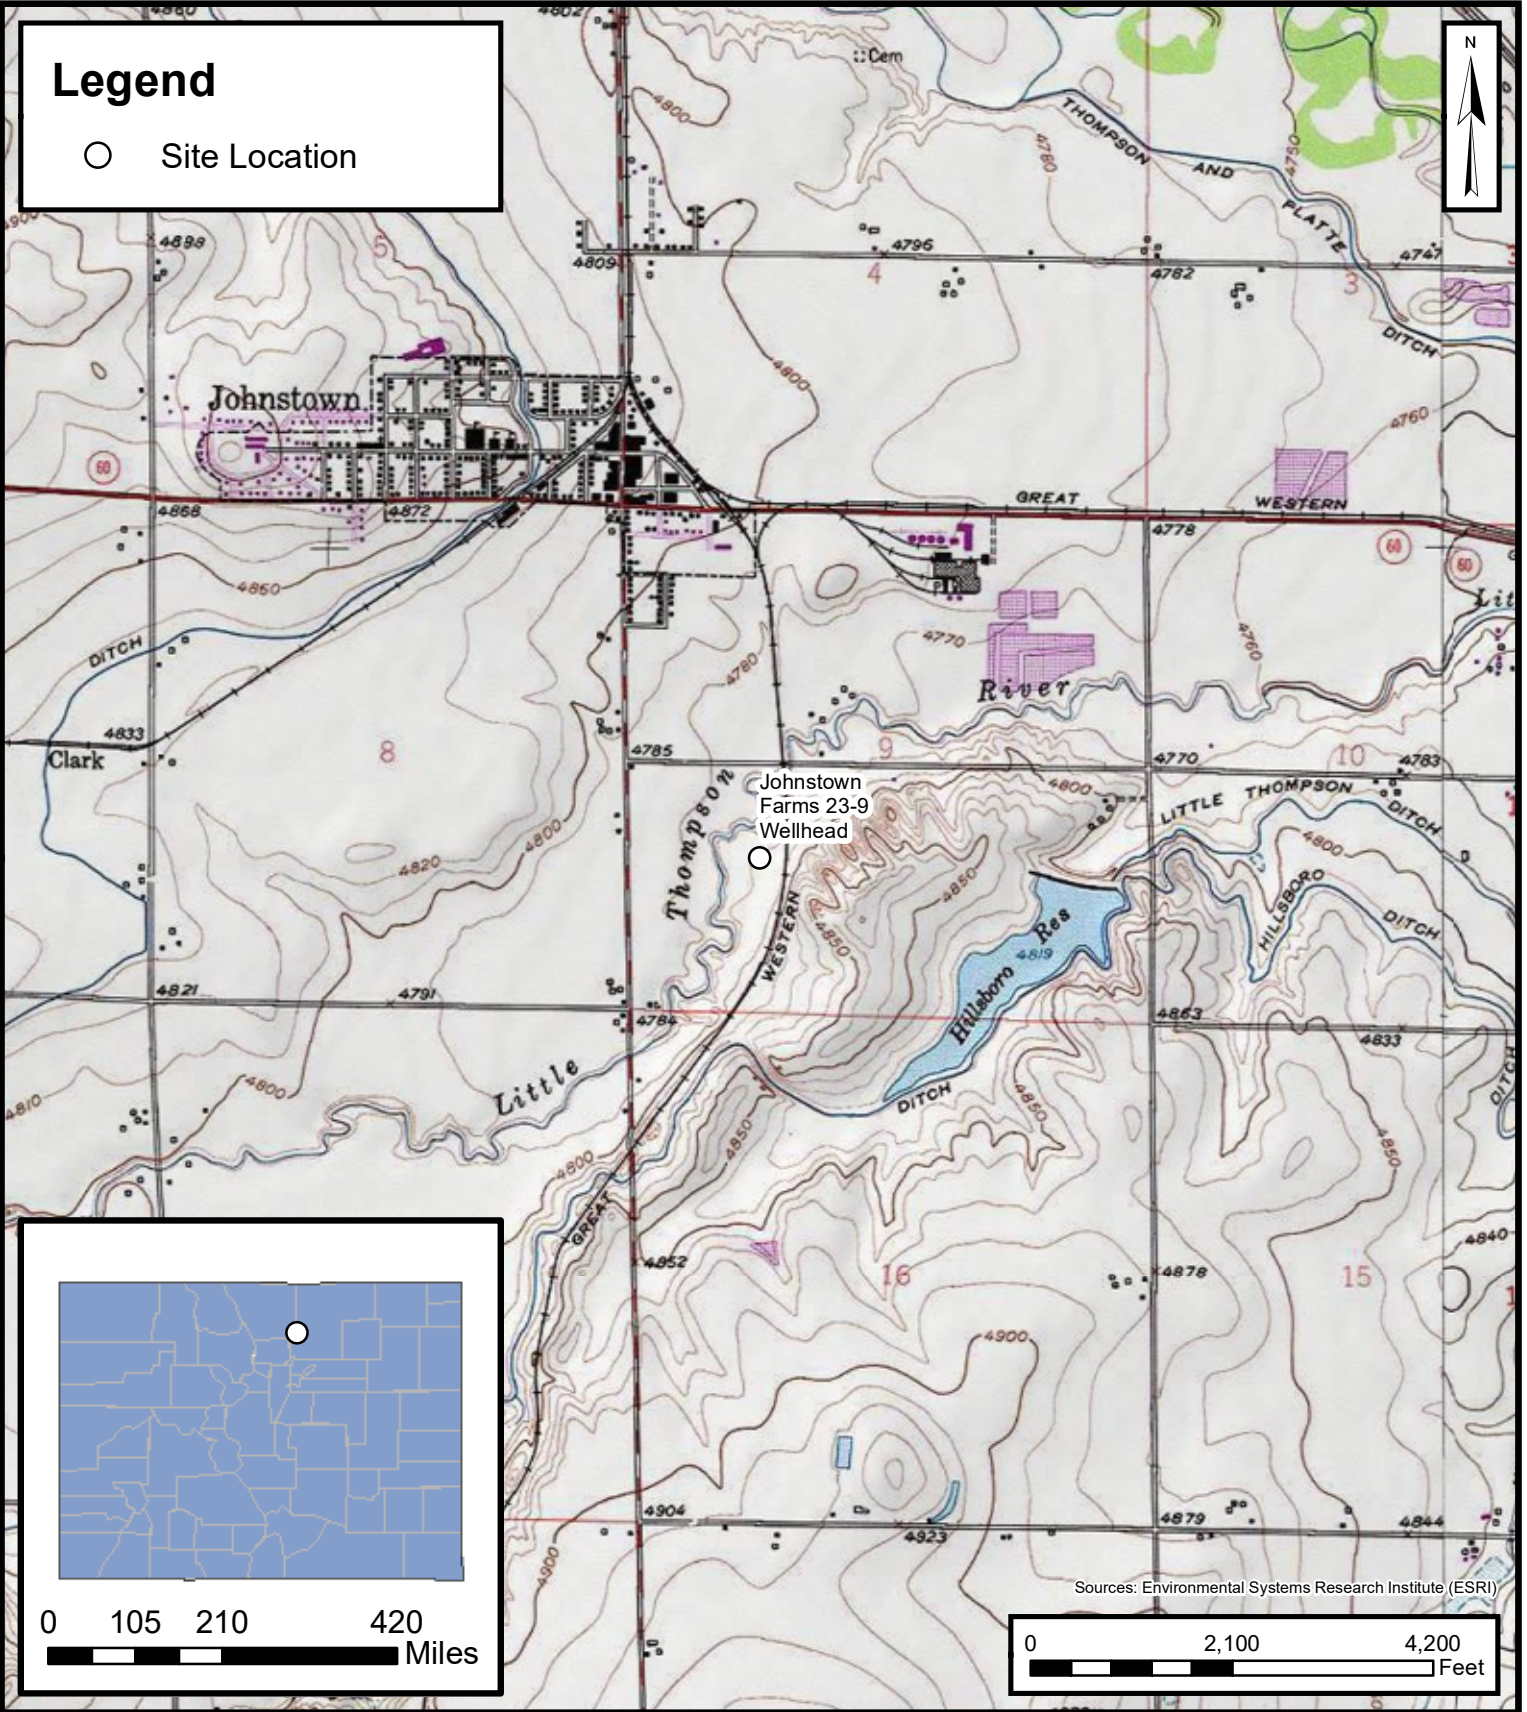

Legend

○ Site Location

Site Location Map
Johnstown Farms 23-9 Wellhead
Kerr-McGee Oil & Gas Onshore, LP
NESW SEC 9-T4N-R67W
Weld County, CO
Project Number: 09A1417147

FIGURE
1