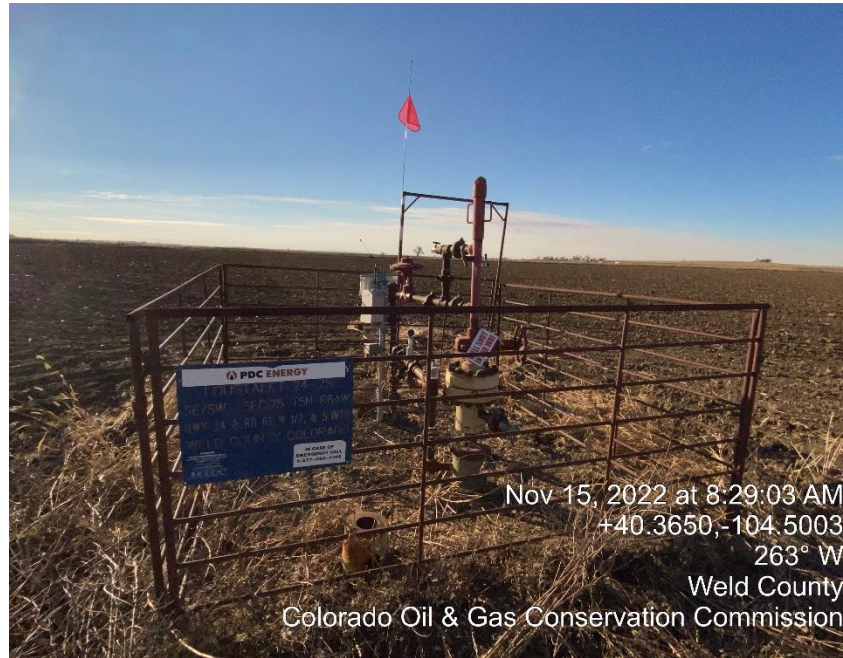

Inspection Photos
Well Name: Loustalet 24-25
API #05-123-21769

Well & no weeds