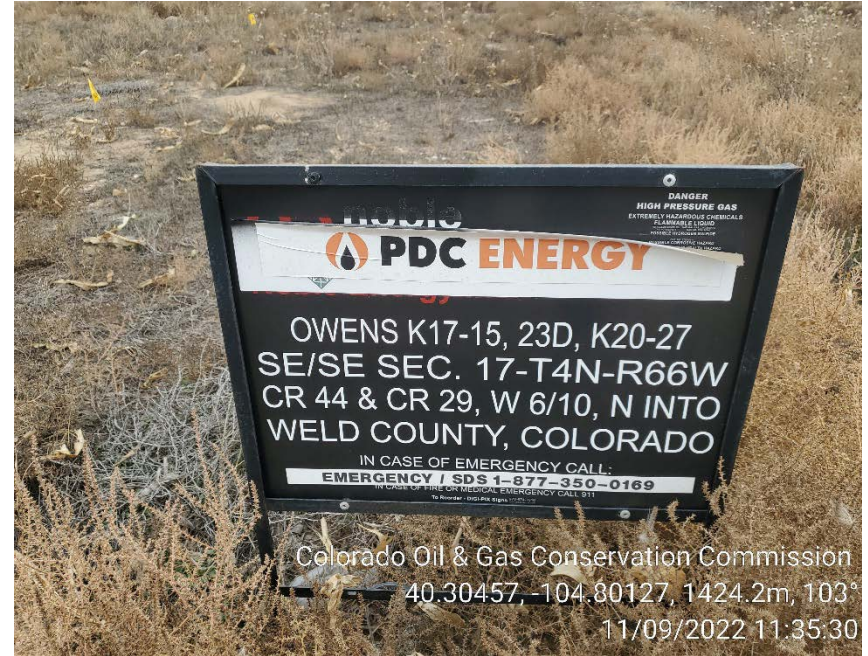

Inspection Photos
Location Name: Owens K17 Tank Battery
Location ID: 468728

Production facility

Lease road entrance sign

Inspection Photos
Location Name: Owens K17 Tank Battery
Location ID: 468728

Calibration card on 10/18/2022