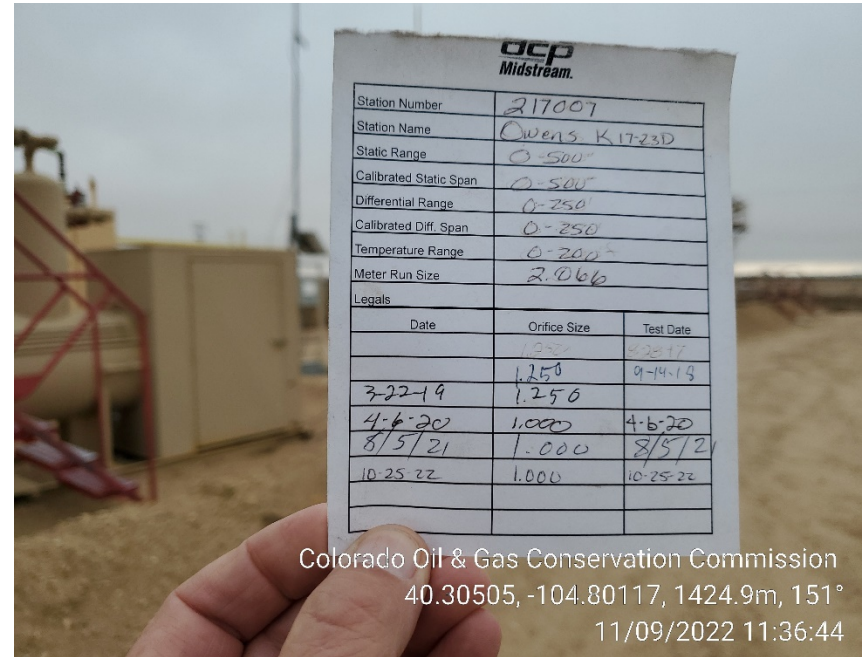

Inspection Photos
Location Name: Owens K17 Tank Battery
Location ID: 468728

Production facility

Lease road entrance sign

Inspection Photos
Location Name: Owens K17 Tank Battery
Location ID: 468728

Calibration card on 10/18/2022

Calibration card on 11/9/2022