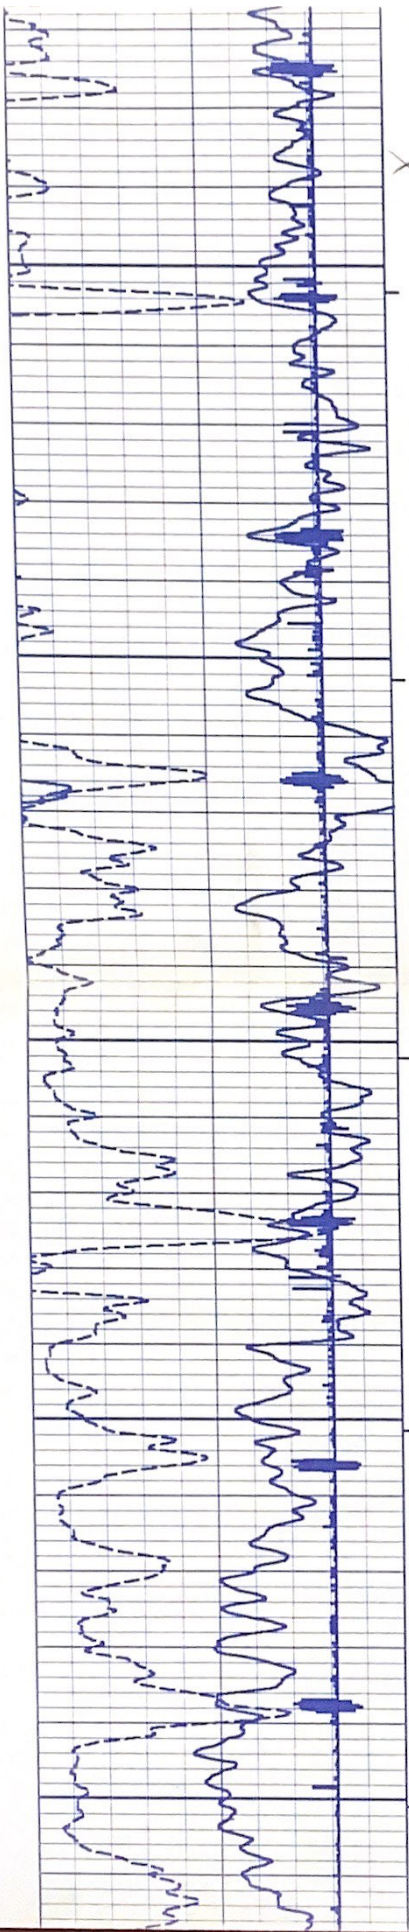

TOOL 2 1/8 COMPROBE SINGLE RECEIVER 3' SPACING

20 KILO HERTZ TRANSITTER AT 4 WATTS OUTPUT

SERIAL NUMBER 122843

SCINTILLATION GAMMA RAY DETECTOR 1 FT.

THANK YOU FOR CALLING GOODWELL  
303 353 5118

0 200	GAMMA RAY API	200 400
0 400	FORMATION TIME MICRO SECONDS	200 200
0	AMPLITUDE MILLIVOLTS	100
0	AP X 5	20
		0 1000
		VARIABLE DENSITY MICRO SECONDS

CCL

06000

06100

06200

06300

06400

06500

06600