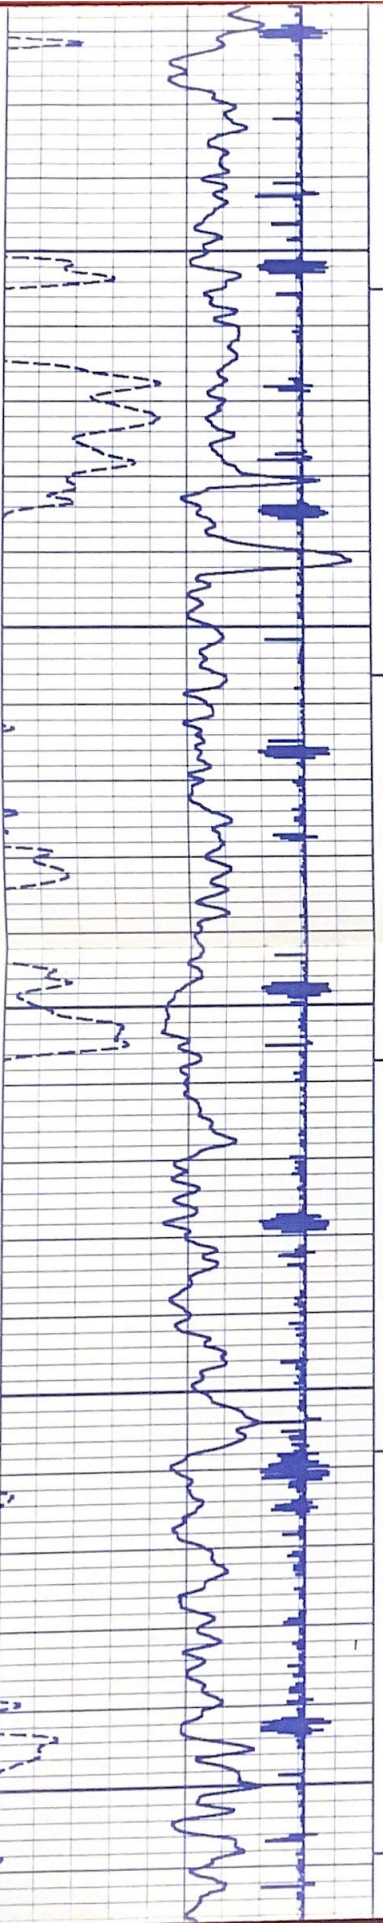

TOOL 2 1/8 COMPROBE SINGLE RECEIVER 3' SPACING

20 KILO HERTZ TRANSITTER AT 4 WATTS OUTPUT

SERIAL NUMBER 122843

SCINTILLATION GAMMA RAY DETECTOR 1 FT.

THANK YOU FOR CALLING GOODWELL  
303 353 5118

0 200	GAMMA RAY API	200 400
0 400	FORMATION TIME MICRO SECONDS	200 200
0	AMPLITUDE MILLIVOLTS	100
0	AP X 5	20
		0 1000
		VARIABLE DENSITY MICRO SECONDS

CCL

06000

06100

06200

06300

06400

06500

06600