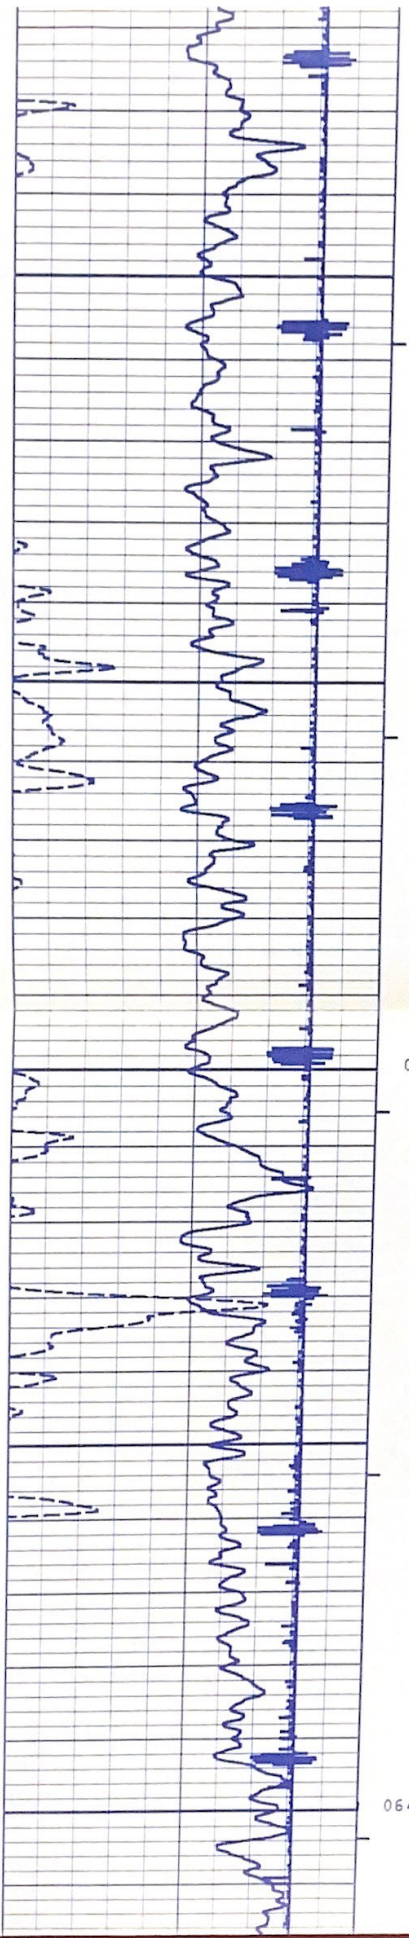

TOOL 2 1/8 COMPROBE SINGLE RECEIVER 3' SPACING

20 KILO HERTZ TRANSITTER AT 4 WATTS OUTPUT

SERIAL NUMBER 122843

SCINTILLATION GAMMA RAY DETECTOR 1 FT.

THANK YOU FOR CALLING GOODWELL  
303 353 5118

0 200	GAMMA RAY API	200 400
0 400	FORMATION TIME MICRO SECONDS	200 200
0	AMPLITUDE MILLIVOLTS	100
0	AP X 5	20
		0 1000
		VARIABLE DENSITY MICRO SECONDS

CCL

06000

06100

06200

06300

06400

06500

06600