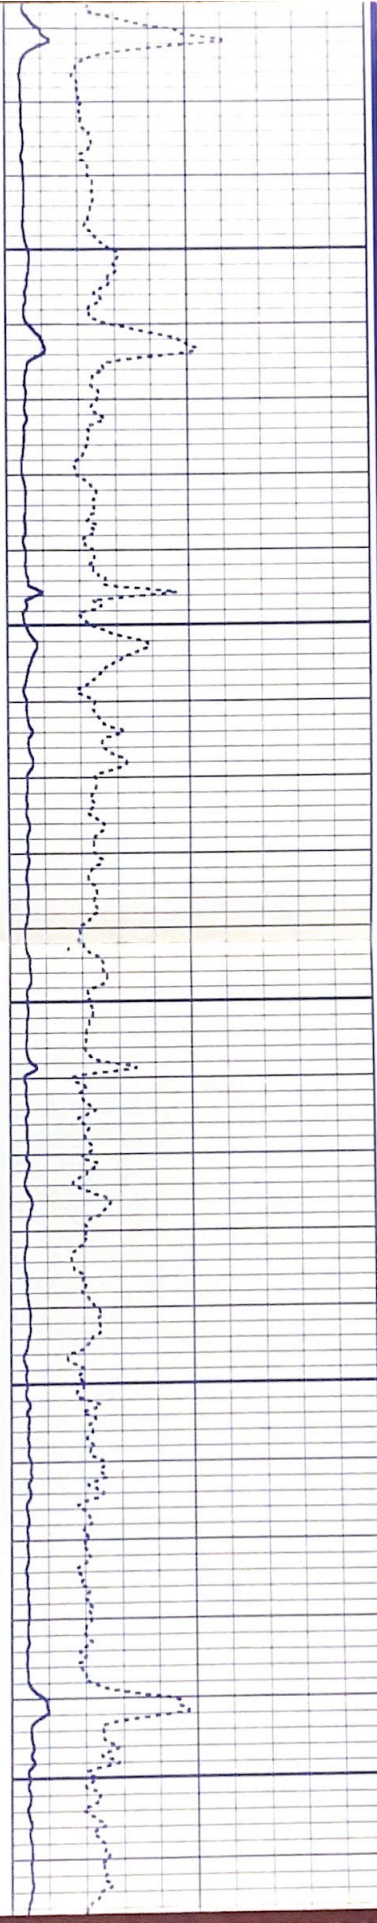

TOOL 2 1/8 COMPROBE SINGLE RECEIVER 3' SPACING

20 KILO HERTZ TRANSITTER AT 4 WATTS OUTPUT

SERIAL NUMBER 122843

SCINTILLATION GAMMA RAY DETECTOR 1 FT.

THANK YOU FOR CALLING GOODWELL  
303 353 5118

0 200	GAMMA RAY API	200 400
0 400	FORMATION TIME MICRO SECONDS	200 200
0	AMPLITUDE MILLIVOLTS	100
0	AP X 5	20
		0 1000
		VARIABLE DENSITY MICRO SECONDS

CCL

06000

06100

06200

06300

06400

06500

06600