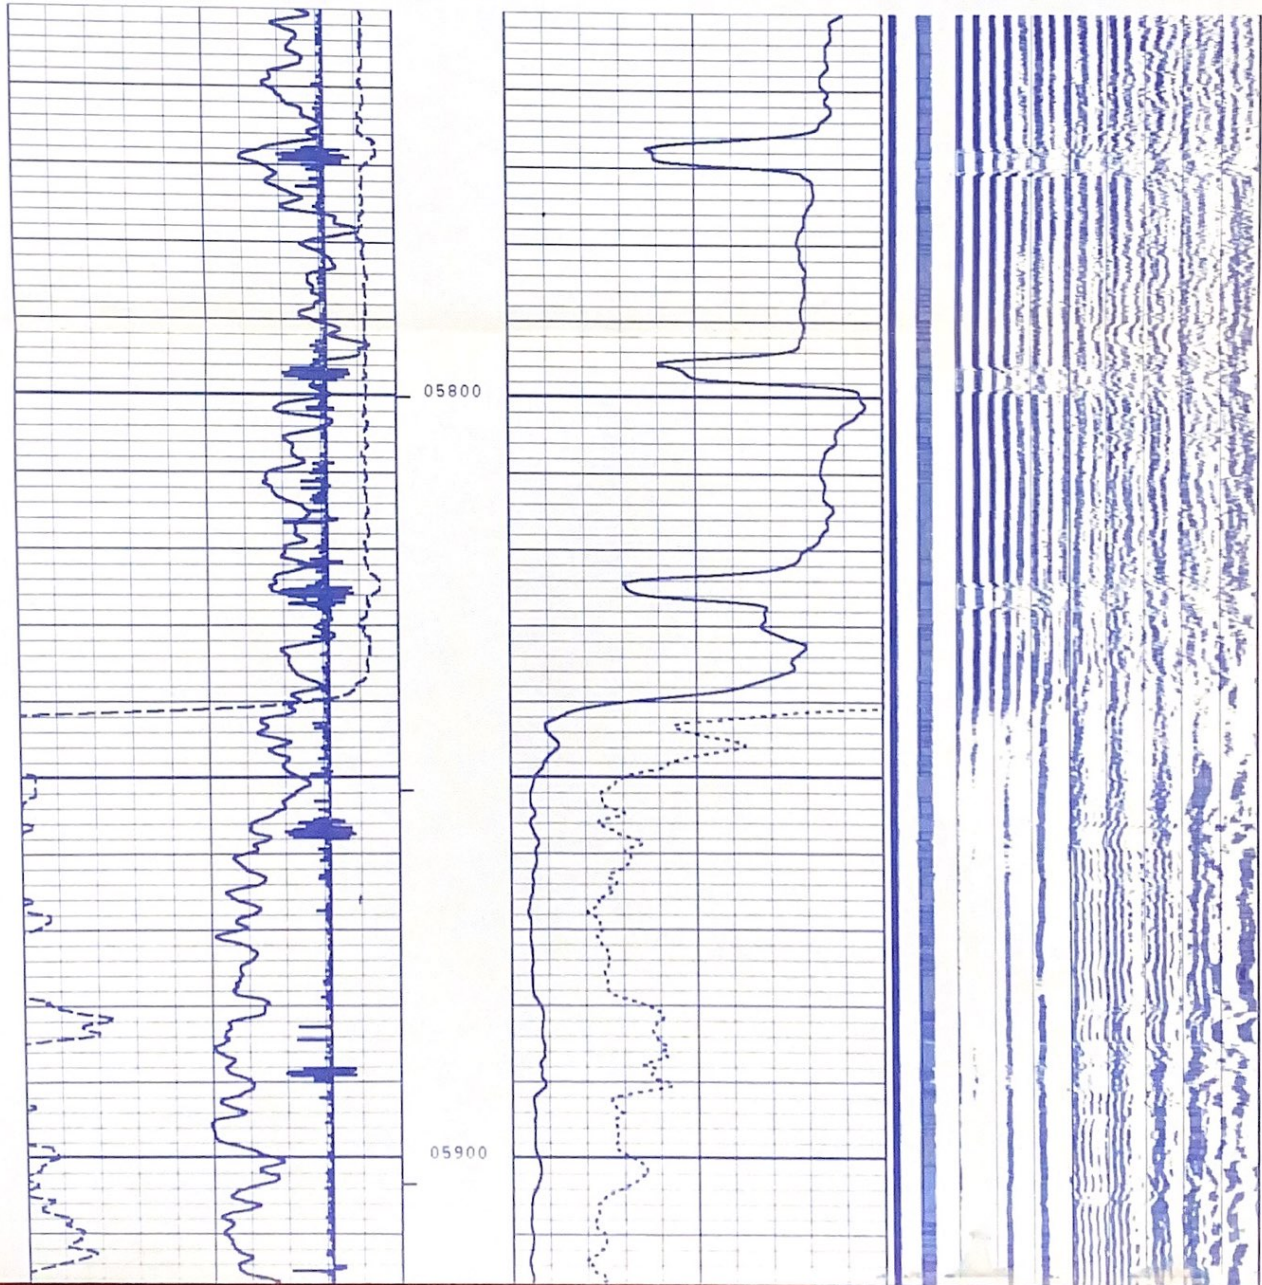

TOOL 2 1/8 COMPROBE SINGLE RECEIVER 3' SPACING

20 KILO HERTZ TRANSITTER AT 4 WATTS OUTPUT

SERIAL NUMBER 122843

SCINTILLATION GAMMA RAY DETECTOR 1 FT.

THANK YOU FOR CALLING GOODWELL  
303 353 5118

0 200	GAMMA RAY API	200 400
0 400	FORMATION TIME MICRO SECONDS	200 200
0	AMPLITUDE MILLIVOLTS	100
0	AP X 5	20
		0 1000
		VARIABLE DENSITY MICRO SECONDS

CCL

06000

06100

06200

06300

06400

06500

06600