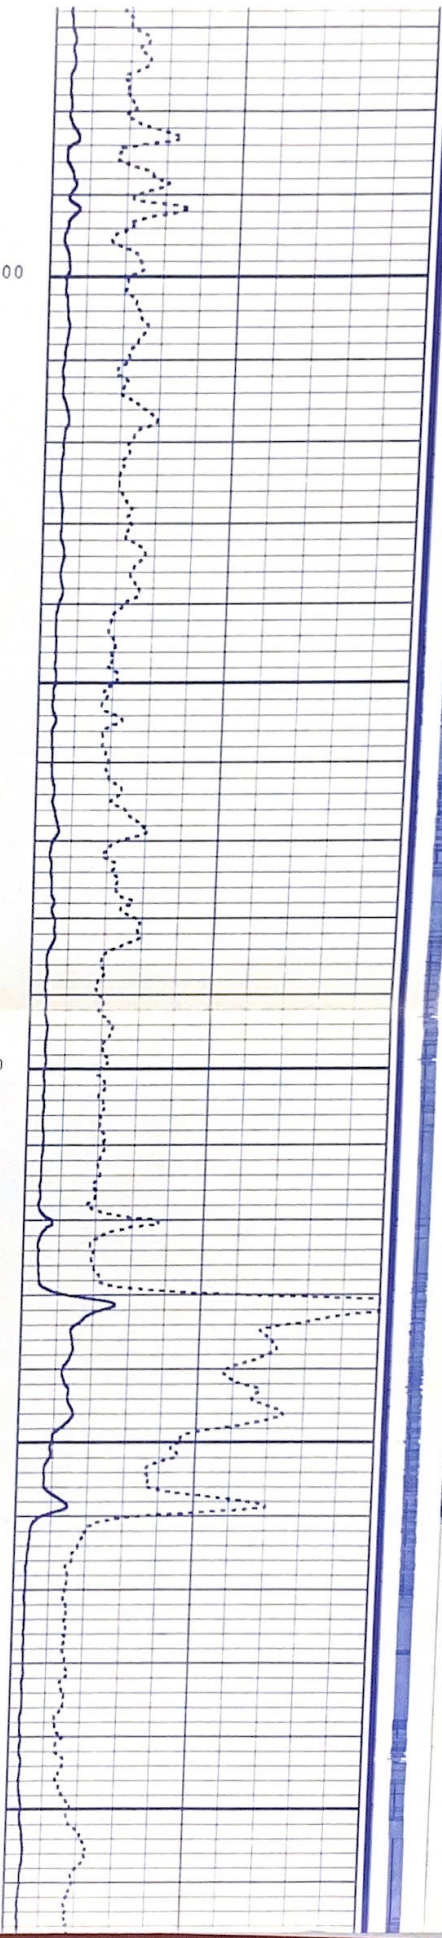

TOOL 2 1/8 COMPROBE SINGLE RECEIVER 3' SPACING

20 KILO HERTZ TRANSITTER AT 4 WATTS OUTPUT

SERIAL NUMBER 122843

SCINTILLATION GAMMA RAY DETECTOR 1 FT.

THANK YOU FOR CALLING GOODWELL  
303 353 5118

0 200	GAMMA RAY API	200 400
0 400	FORMATION TIME MICRO SECONDS	200 200
0	AMPLITUDE MILLIVOLTS	100
0	AP X 5	20
		0 1000
		VARIABLE DENSITY MICRO SECONDS

CCL

06000

06100

06200

06300

06400

06500

06600