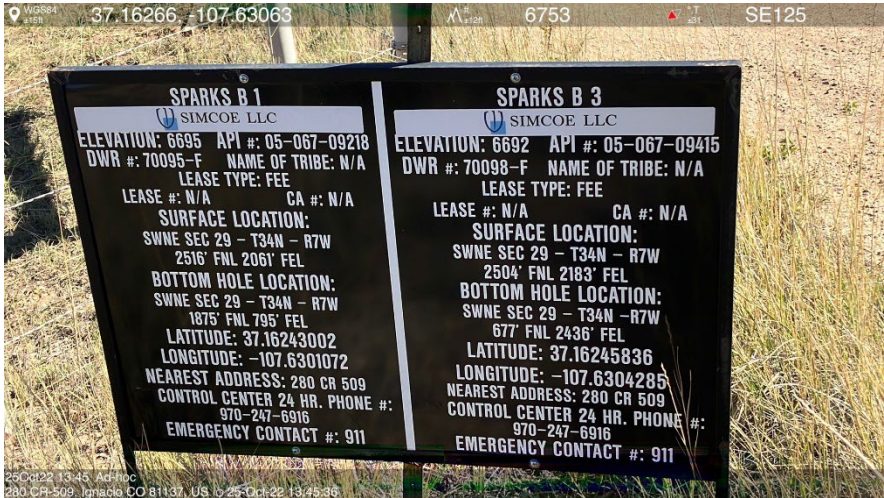

Inspection Photogs
Location Name: Sparks B 1
Location ID: 333986

IMG 01
Well sign

IMG 02
Location overview