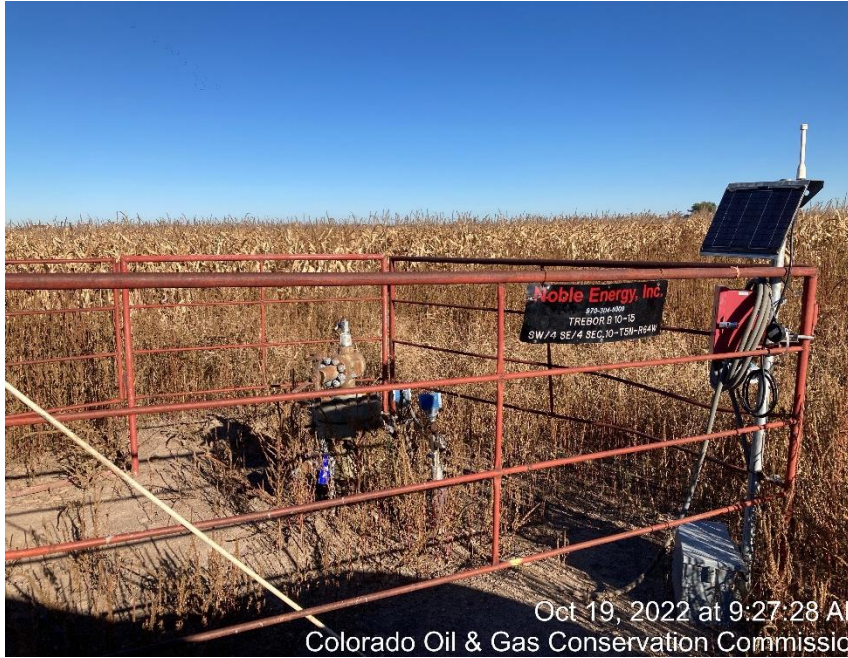

Inspection Photos  
Location Name: Trebor B10-15  
Location ID: 123-13382

Wellhead