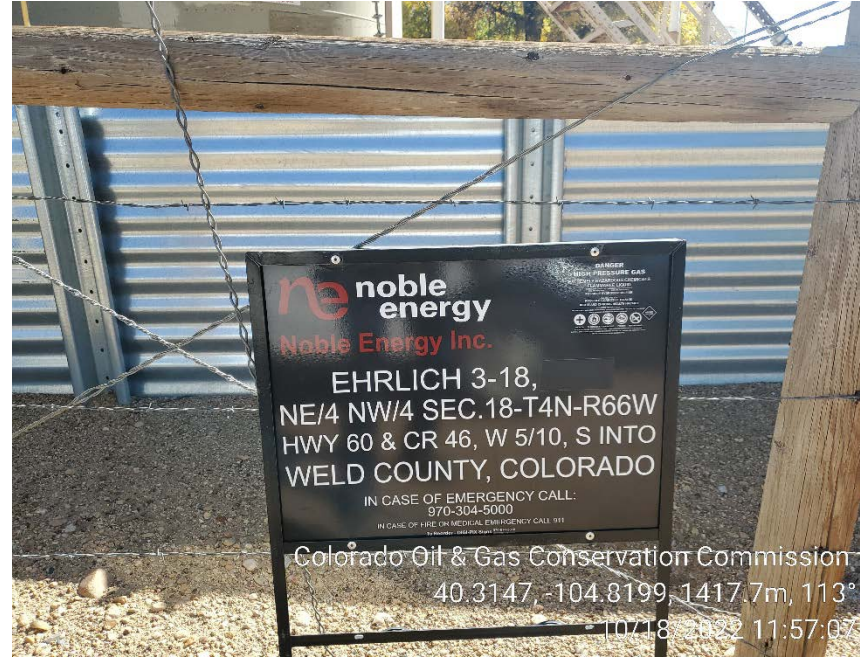

Inspection Photos
Location Name: Ehrlich 3-18 Tank Battery
Location ID: 447534

Production facility

Battery sign