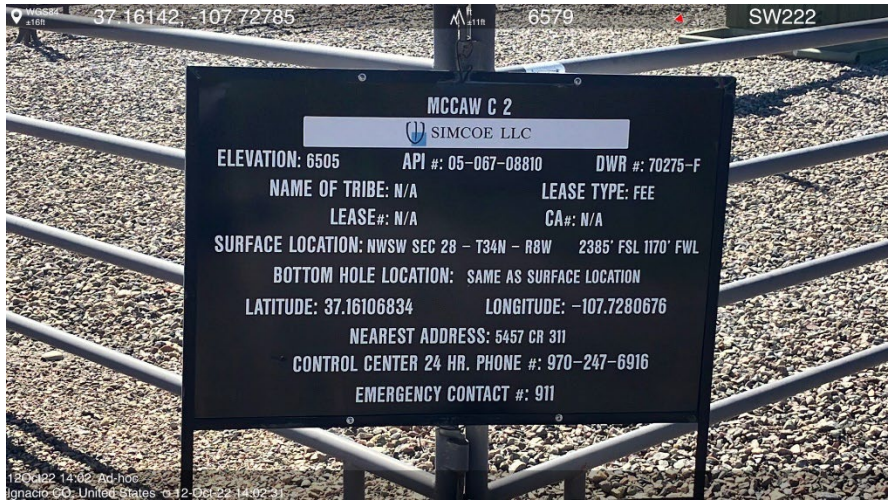

Inspection Photos
Location Name: McCaw C 2
Location ID: 306810

IMG 01
Well sign

IMG 02
Location overview

IMG 03
Tank sign