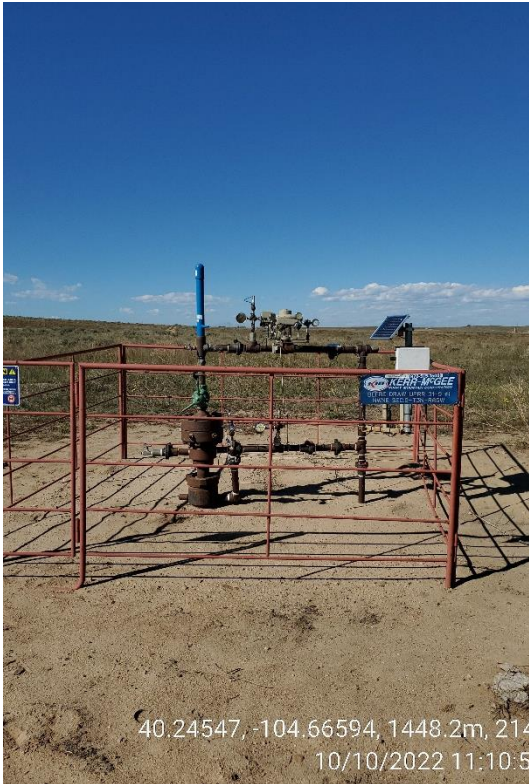

Inspection Photos  
Location ID, Name: 323285, BEEBE DRAW UPRR (3N65W 9NWNE)

Photo 1  
05-123-12812  
BEEBE DRAW UPRR 31-9

Photo 2  
Battery

Photo 3  
Production Equipment