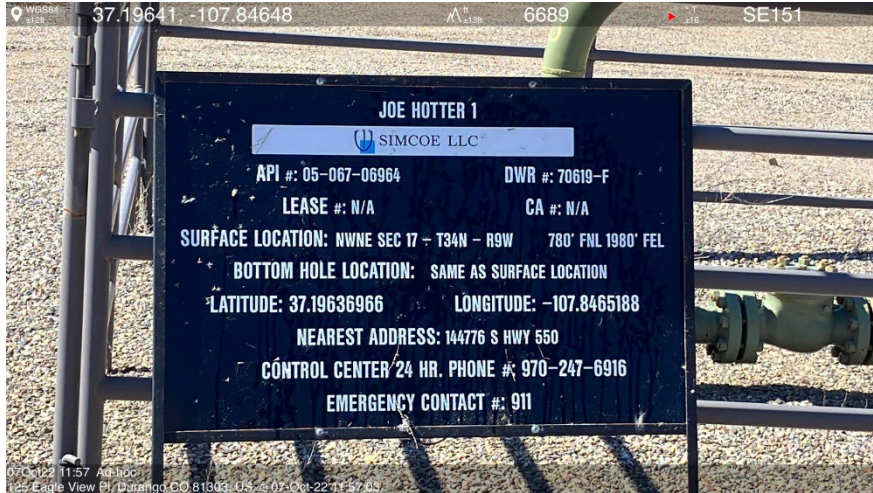

Inspection Photos
Location Name: Joe Hotter 1
Location ID: 215359

IMG 01
Well sign

IMG 02
Location overview

IMG 03

Impacted material

IMG 04