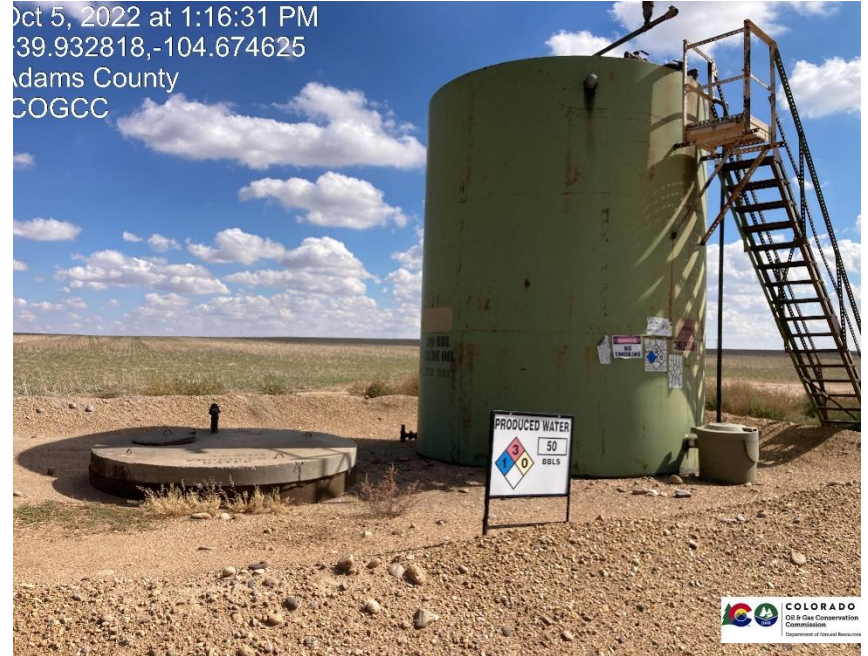

Inspection Photos
Location Name: Boxelder 13-28
Location ID: 320455

Oct 5, 2022 at 1:15:24 PM
39.932570,-104.674665
Adams County
COGCC

Pic 1 wellhead

Oct 5, 2022 at 1:15:47 PM
39.932434,-104.674555
Adams County
COGCC

Pic 2 ECD, separator

Inspection Photos
Location Name: Boxelder 13-28
Location ID: 320455

Oct 5, 2022 at 1:16:02 PM
39.932535,-104.674303
Adams County
COGCC

Pic 3 Weeds unmanaged on location

Oct 5, 2022 at 1:16:31 PM
39.932818,-104.674625
Adams County
COGCC