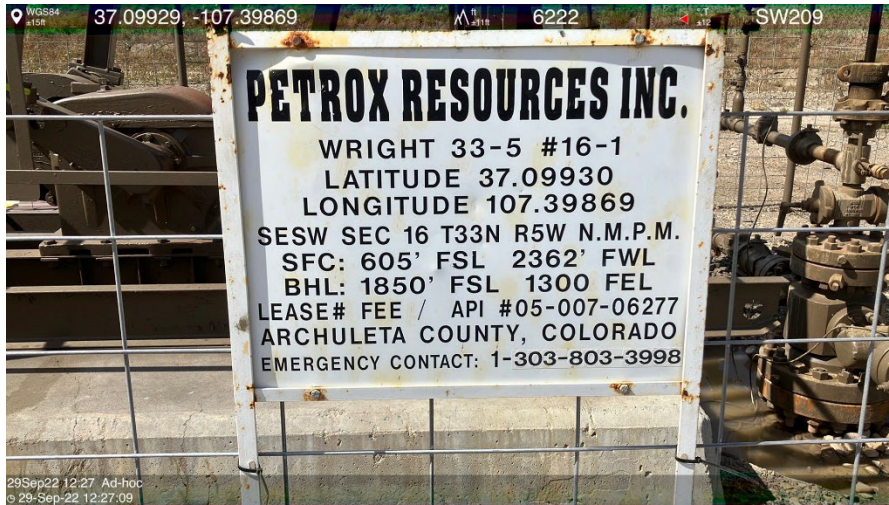

Inspection Photos
Location Name: Mildred Wright 1 R
Location ID: 312050

IMG 01
Well sign

IMG 02
Location overview