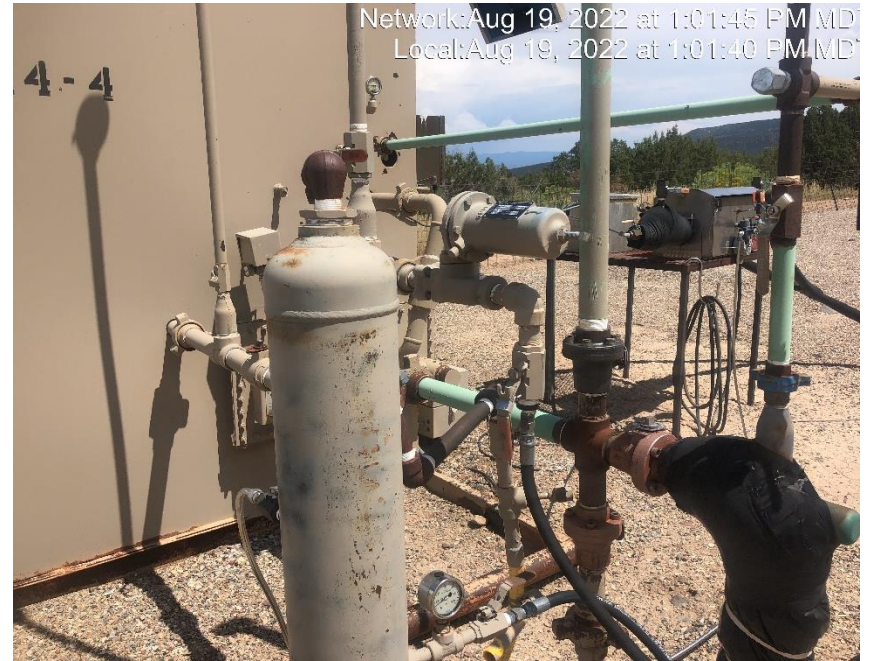

Inspection Photos

Location Name: TEP ROCKY MOUNTAIN LLC Domestic Tap /4SWSW

Location ID: 457251

Photo #7531 Domestic tap.

Photo #7532 Domestic tap.