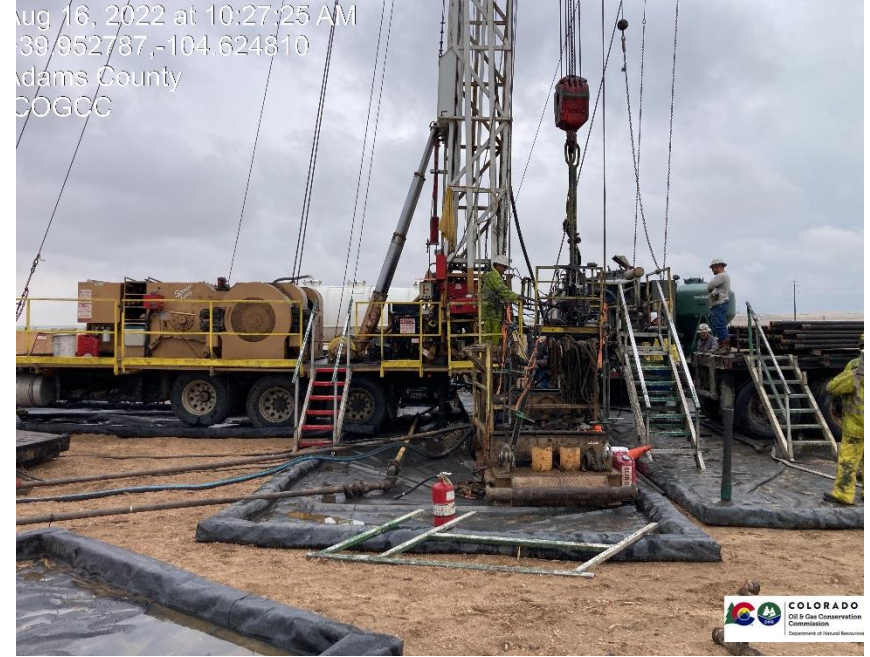

Inspection Photos
Location Name: CPC 42-23 1
Location ID: 319899

Aug 16, 2022 at 10:27:11 AM
39.952787,-104.624810
Adams County
COGCC

Pic 1 tank

Aug 16, 2022 at 10:27:25 AM
39.952787,-104.624810
Adams County
COGCC

Pic 2 Rig

Inspection Photos
Location Name: CPC 42-23 1
Location ID: 319899

Aug 16, 2022 at 10:27:27 AM
39.952778,-104.625055
Adams County
COGCC

Pic 3 Accumulator

Aug 16, 2022 at 10:27:44 AM
39.952805,-104.624940
Adams County
COGCC

Pic 4 tanks