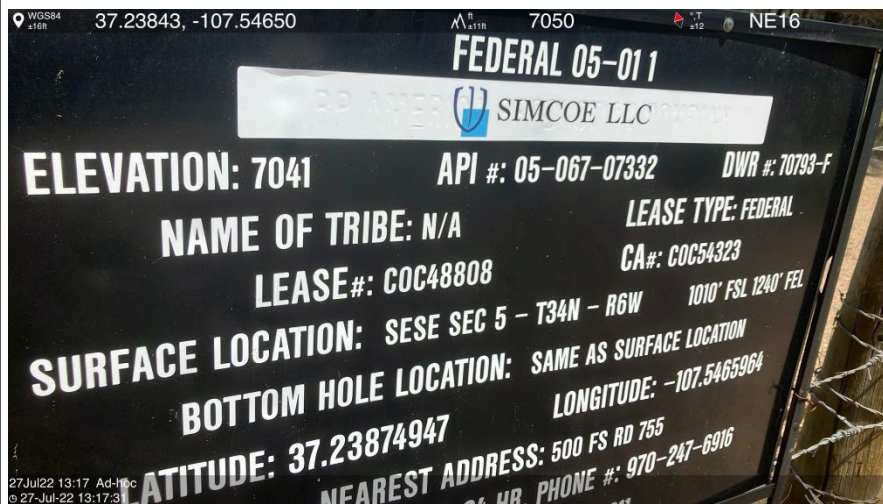

Inspection Photos
Location Name: Federal 05-01 1
Location ID: 326018

IMG 01
Well sign

IMG 02
Location overview

IMG 03
Impacted material

IMG 04