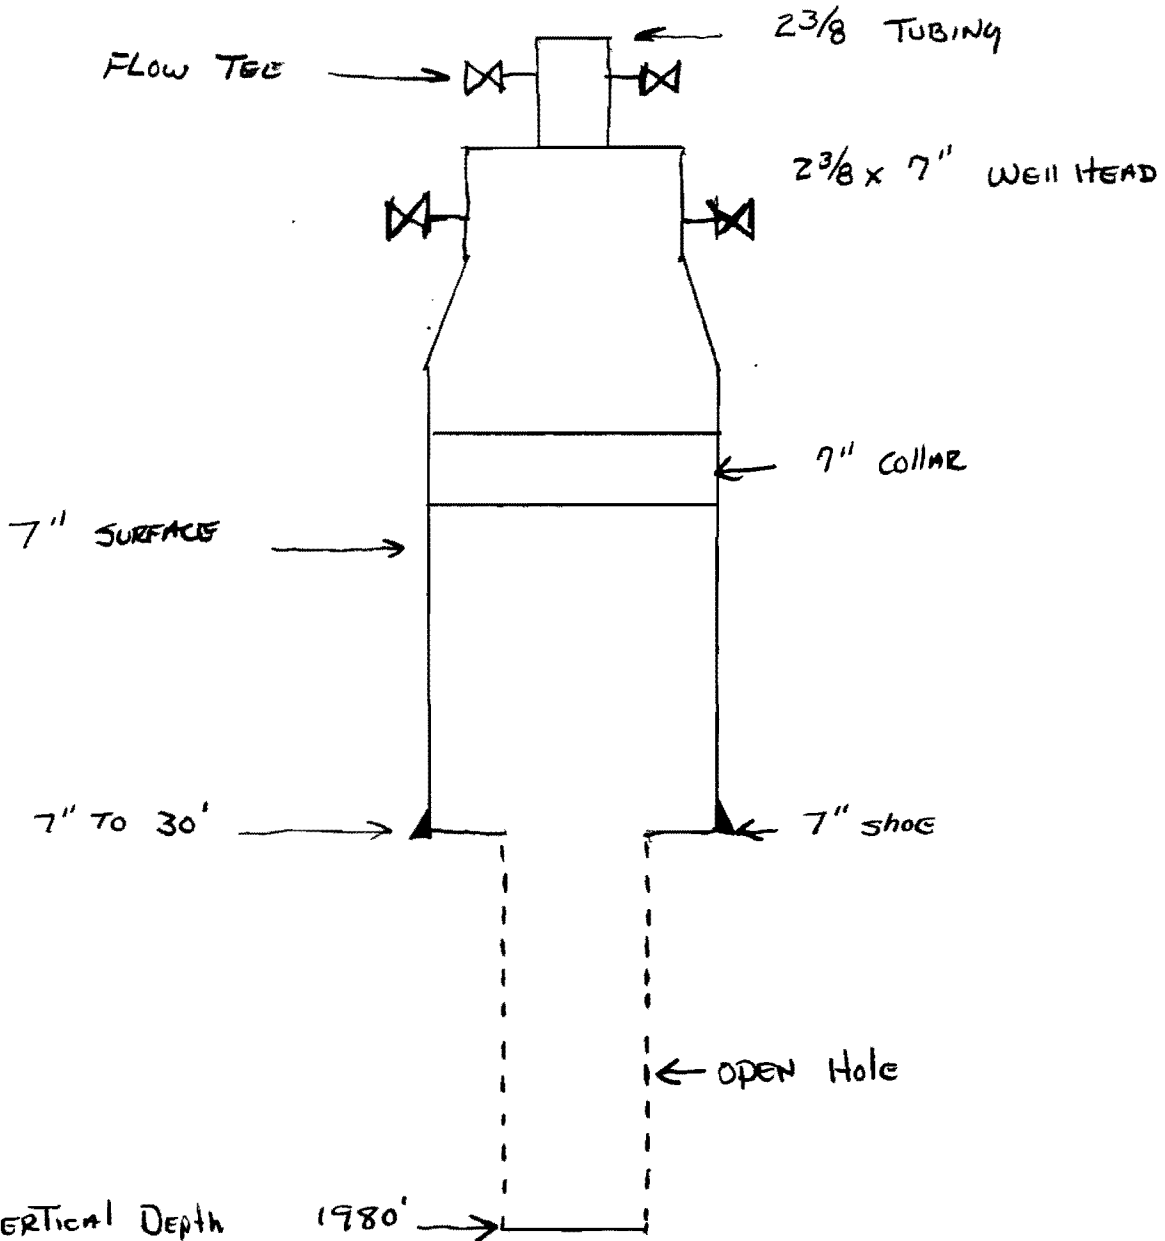

BORE DIAMETERS (IN.)

PLUG NICKEL OIL CO
PAN AM HAYES 12
API #05-103-05643
SEC.27,T12N,R102W,NWSE
RIO BLANCO COUNTY
7/12/2022

PAN-AM HAYES # 12