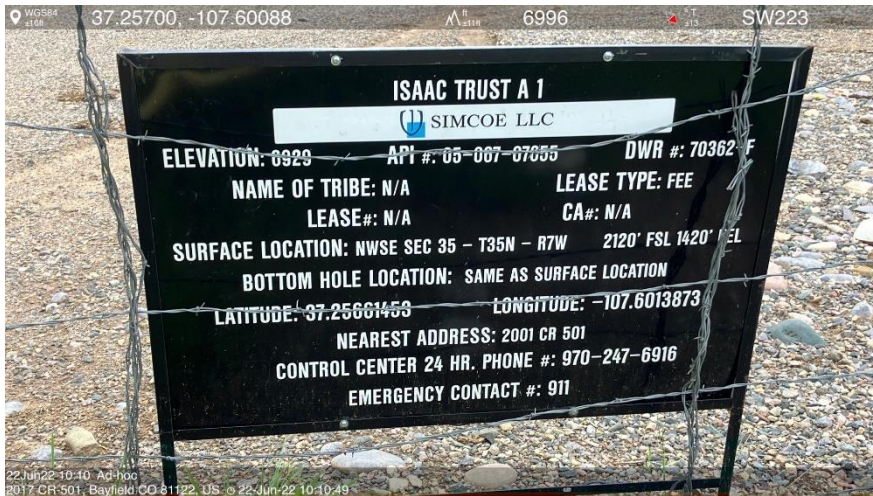

Inspection Photos
Location Name: Isaac Trust A 1
Location ID: 326212

IMG 01
Well sign

IMG 02
Location overview

IMG 03

Weeds encroaching northwest corner of location

IMG 04

Screen may not prevent entry of birds or bats