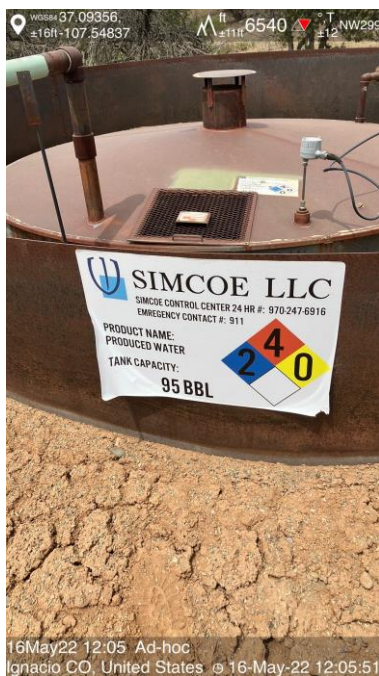

Inspection Photos  
Location Name: State Com B2 #1, 067-07025  
Location ID: 215420

IMG 01  
Location Sign

IMG 02  
Site overview 1/2

**Inspection Photos**  
**Location Name: State Com B2 #1, 067-07025**  
**Location ID: 215420**

**IMG 03**  
**Site Overview 2/2**

**IMG 04**  
**Telemetry**

**Inspection Photos**  
**Location Name: State Com B2 #1, 067-07025**  
**Location ID: 215420**

**IMG 05**  
**Well head**

**IMG 06**  
**Debris near wellhead**

**Inspection Photos**  
**Location Name: State Com B2 #1, 067-07025**  
**Location ID: 215420**

**IMG 07**  
**Separator vent stack properly screened**

**IMG 08**  
**Produced water tank metal berm**

**Inspection Photos**  
**Location Name: State Com B2 #1, 067-07025**  
**Location ID: 215420**