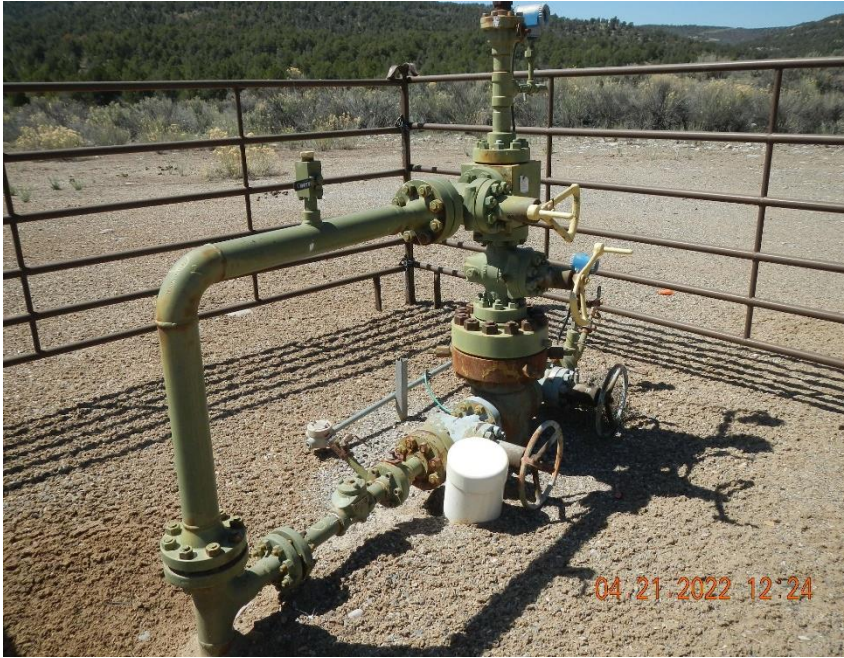

Inspection Photos
Location Name: Knight C #1
API: 05-067-07867

Knight C #1 location photo.

Knight C #1 production equipment.

Inspection Photos
Location Name: Knight C #1
API: 05-067-07867

Knight C #1 well head.

SE rig anchor has been knocked down.