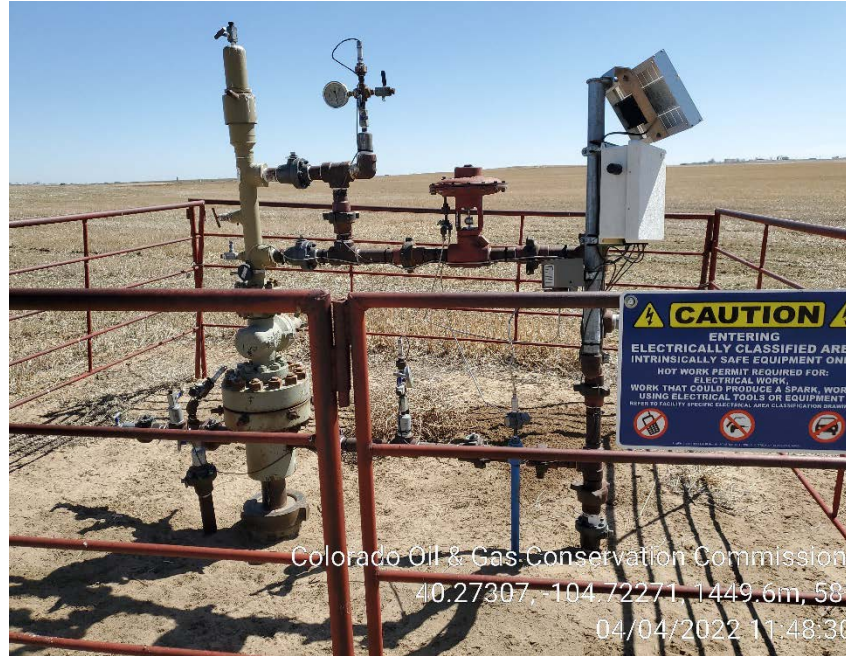

Inspection Photos
Location Name: HSR Corvi 2-36
Location ID: 328016

Wellhead