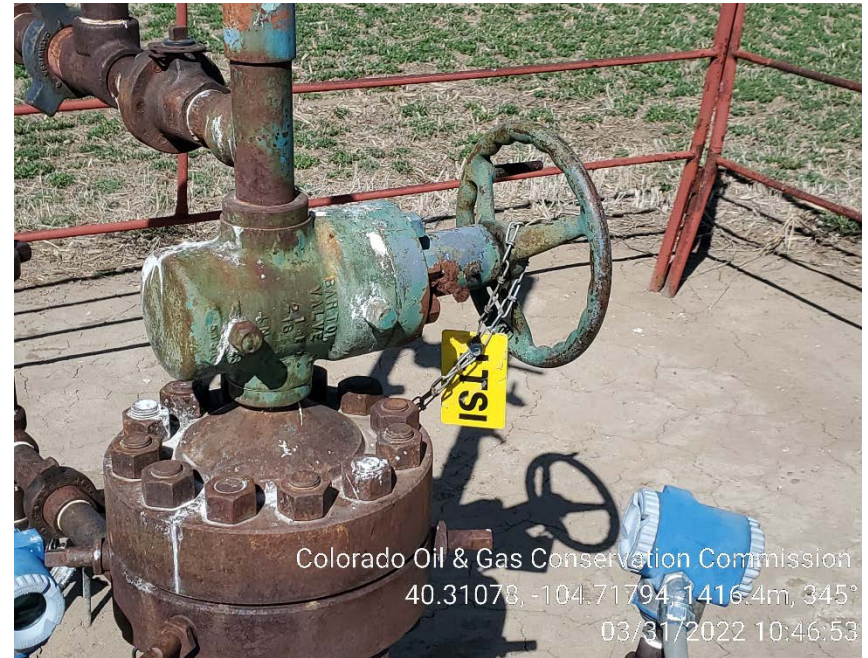

Inspection Photos
Location Name: Jepsen 13-9F
Location ID: 327943

Colorado Oil & Gas Conservation Commission
40.33365, -104.72275, 345°
03/31/2022 10:46:43

Wellhead

Colorado Oil & Gas Conservation Commission
40.31078, -104.71794, 141.64m, 345°
03/31/2022 10:46:53