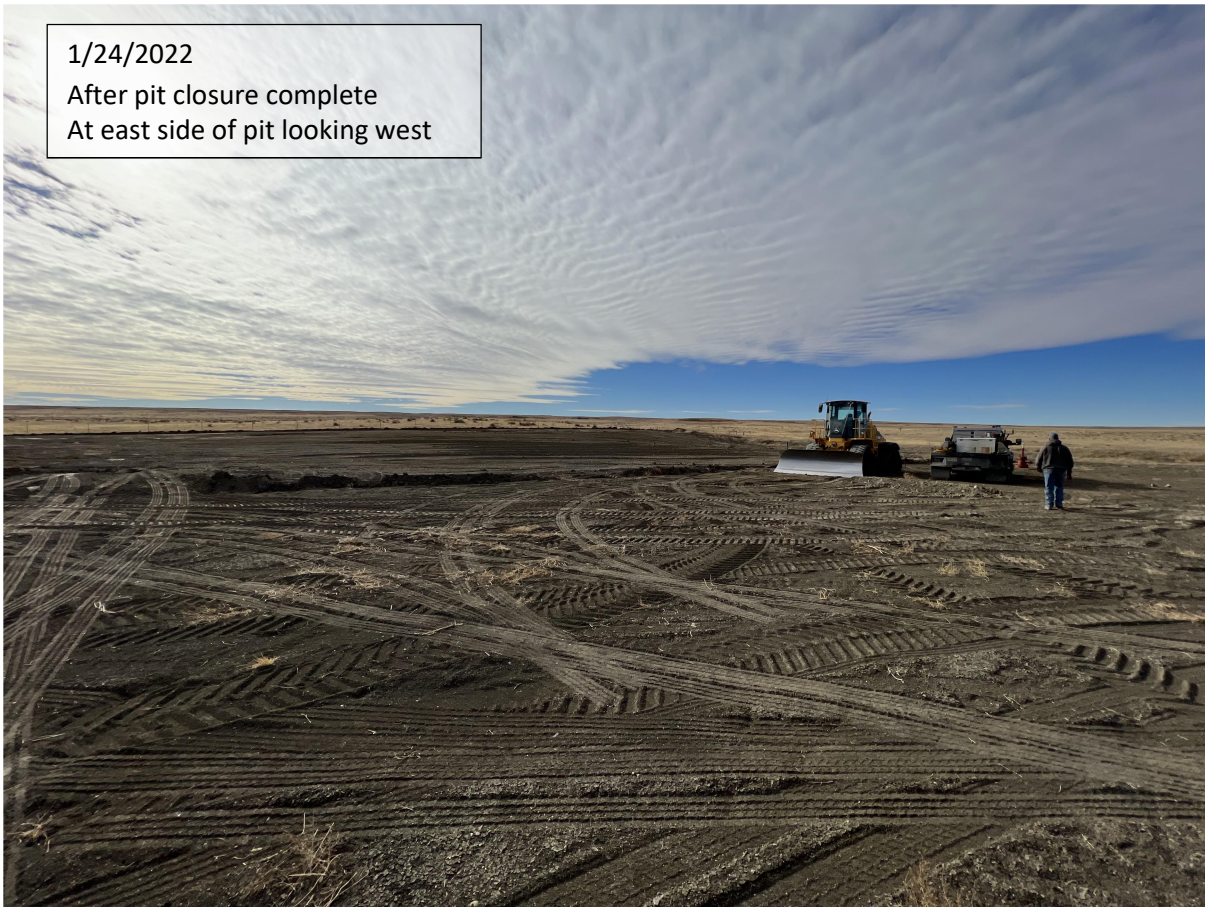

**WHP Misty 2-7 Pit Closure Photos**

1/20/2022  
Before pit closure  
At SW corner of pit looking north

1/20/2022  
Before pit closure  
At north side of pit looking south

1/20/2022

Before pit closure

At NW corner of pit looking SE

1/21/2022

Redistributed, sloped & compacted cuttings

At north side of pit looking south

1/22/2022

Starting pit backfill operations

At NE corner of pit looking south

1/22/2022

Starting pit backfill operations

At west side of pit looking east

1/24/2022

Pit backfill operations

At NW corner of pit looking SE

1/24/2022

Pit backfill operations

At NW corner of pit looking south

1/24/2022

After pit closure complete  
At east side of pit looking west

1/24/2022

After pit closure complete  
At entrance on east side of pad looking west

1/24/2022

After pit closure complete

At entrance on east side of pad looking west