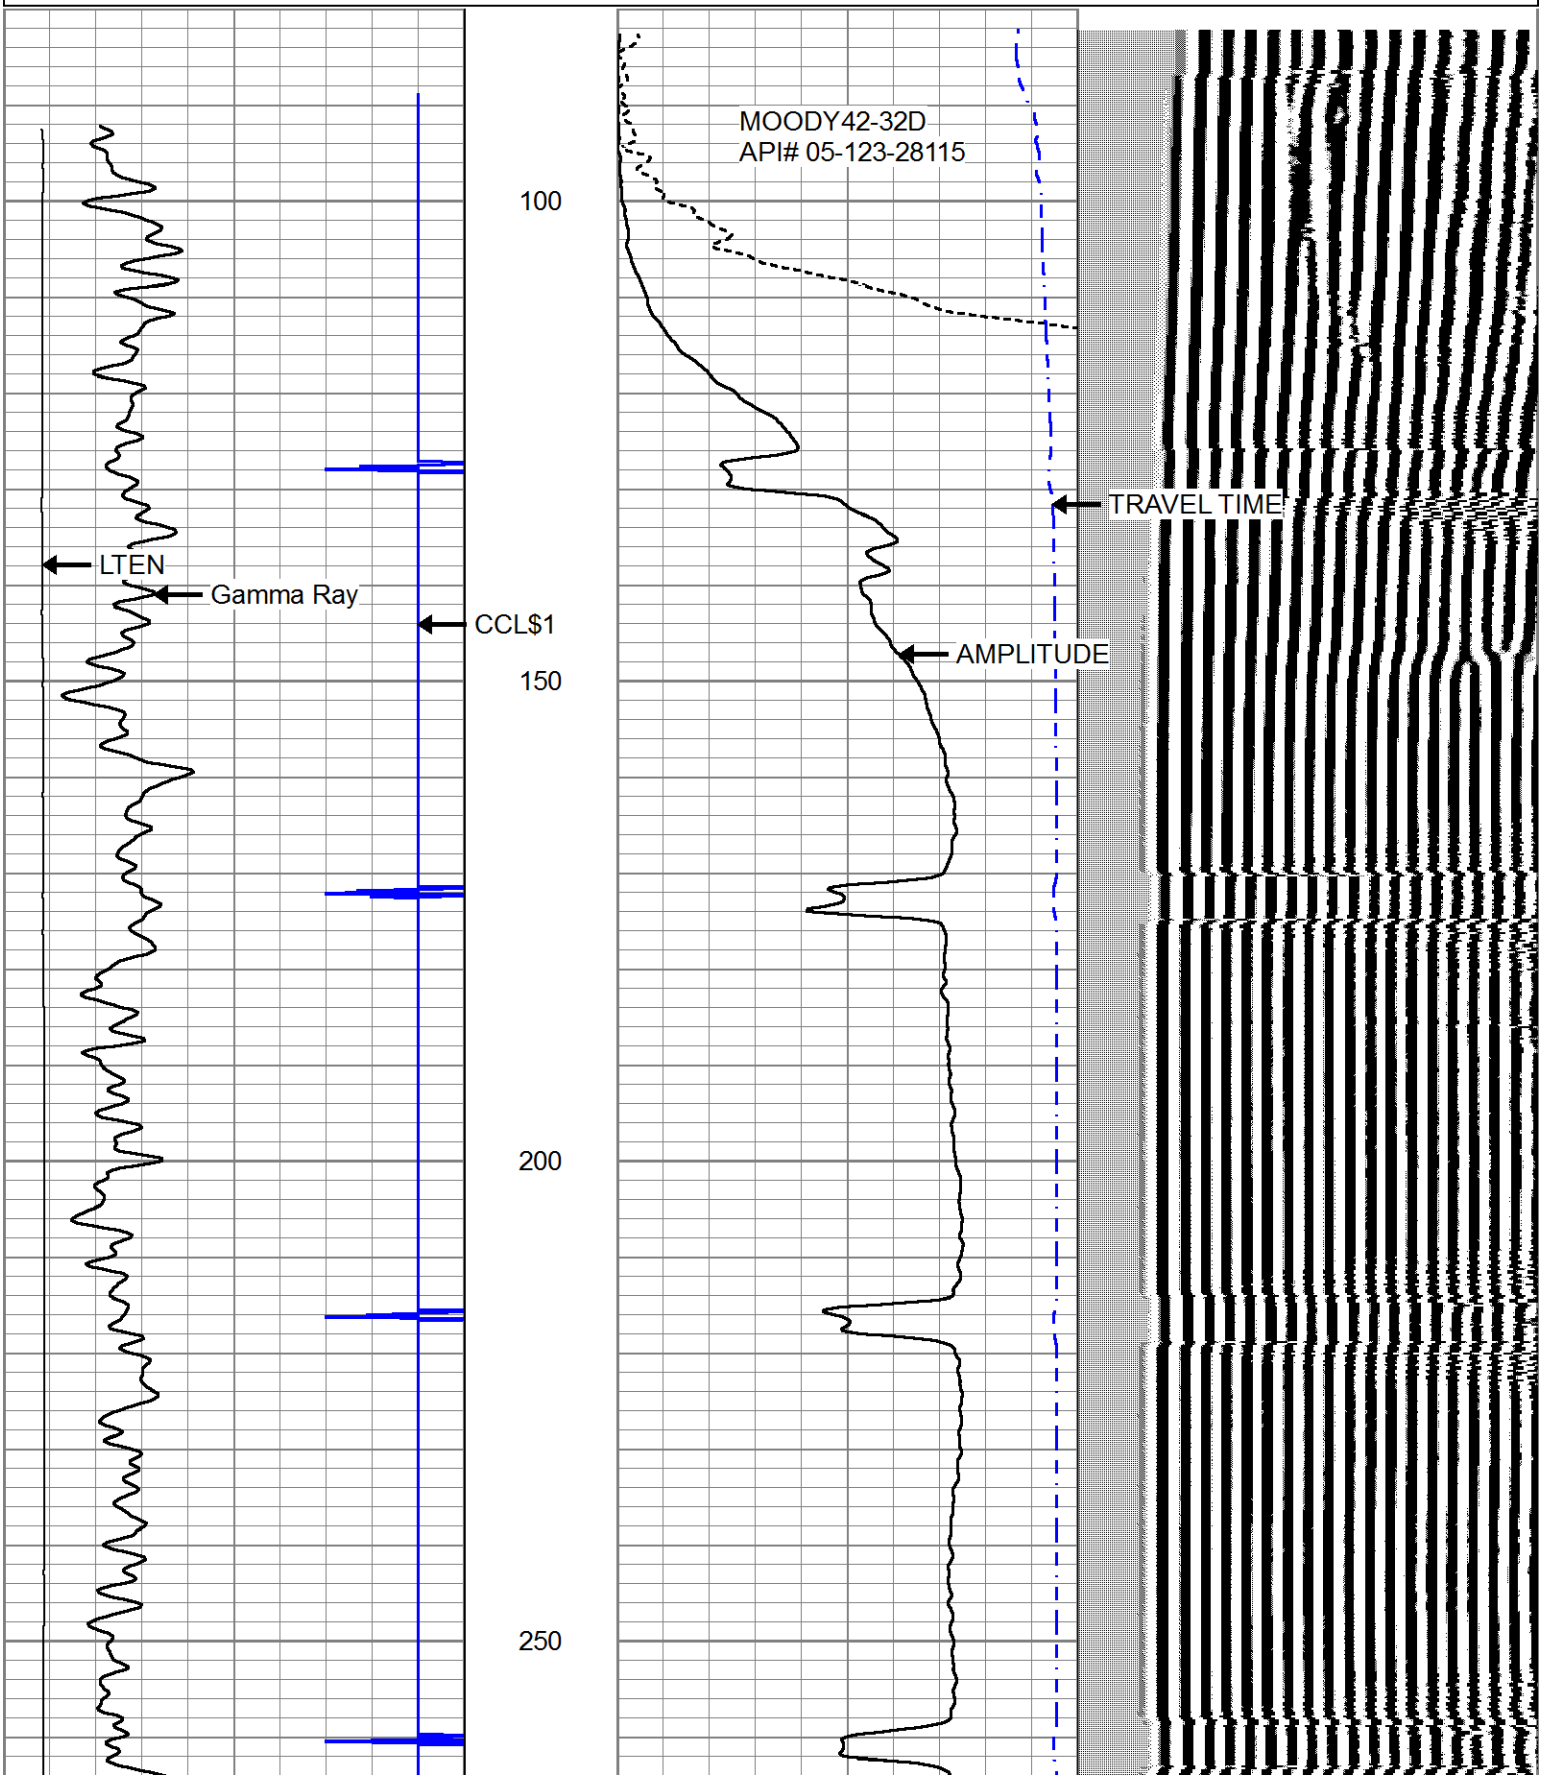

Database File moddy 42-32d.db
 Dataset Pathname CBL/MAIN
 Presentation Format cbl_dr
 Dataset Creation Mon Jan 03 14:11:16 2022
 Charted by Depth in Feet scaled 1:240

9	CCL\$1	-1	0	AMP AMPLITUDE (mV)	10	200	VDL (usec)	1200
0	Gamma Ray (GAPI)	200	0	AMPLITUDE (mV)	100			
0	LTEN (lb)	2000	1200	TRAVEL TIME (usec)	200			

300

350

400

450

500

9	CCL\$1	-1
0	Gamma Ray (GAPI)	200
0	LTEN (lb)	2000

0	AMP AMPLITUDE (mV)	10
0	AMPLITUDE (mV)	100
1200	TRAVEL TIME (usec)	200

200	VDL (usec)	1200
-----	------------	------