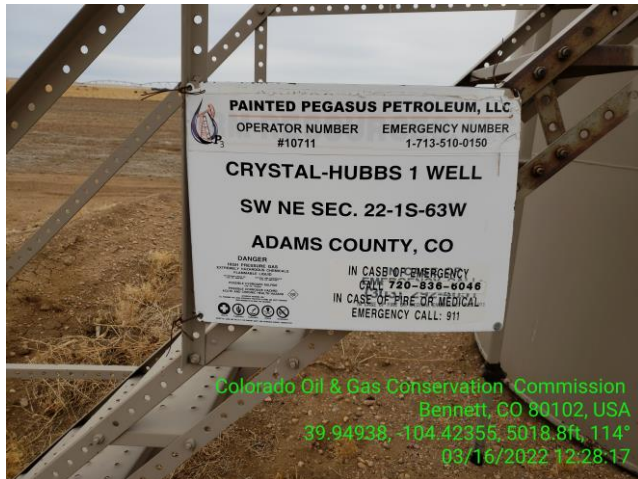

Inspection Photos
Location Name: Crystal-Hubbs 1
Location ID: 320166

Photo 1 WH with TB in background

Photo 2 WH

Inspection Photos
Location Name: Crystal-Hubbs 1
Location ID: 320166

Photo 3 TB sign

Photo 4 TB

Inspection Photos
Location Name: Crystal-Hubbs 1
Location ID: 320166

Photo 5 Vertical Heated Separator and Vertical Sep.

Photo 6 Gas Meter Run

Inspection Photos
Location Name: Crystal-Hubbs 1
Location ID: 320166