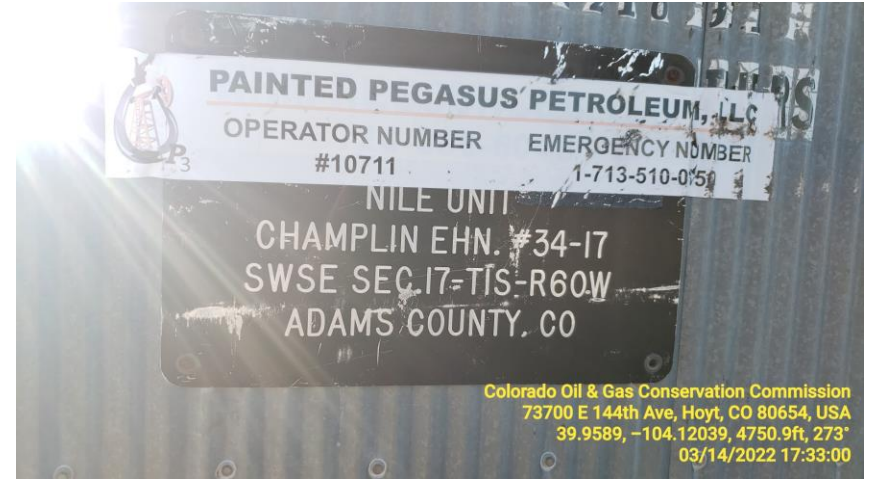

Inspection Photos
Location Name: UPPR-EHN 34-17
Location ID: 319656

Photo 1 location

Photo 2 WH sign

Inspection Photos
Location Name: UPPR-EHN 34-17
Location ID: 319656

Photo 3 WH

Photo 4 trash and weeds through out location