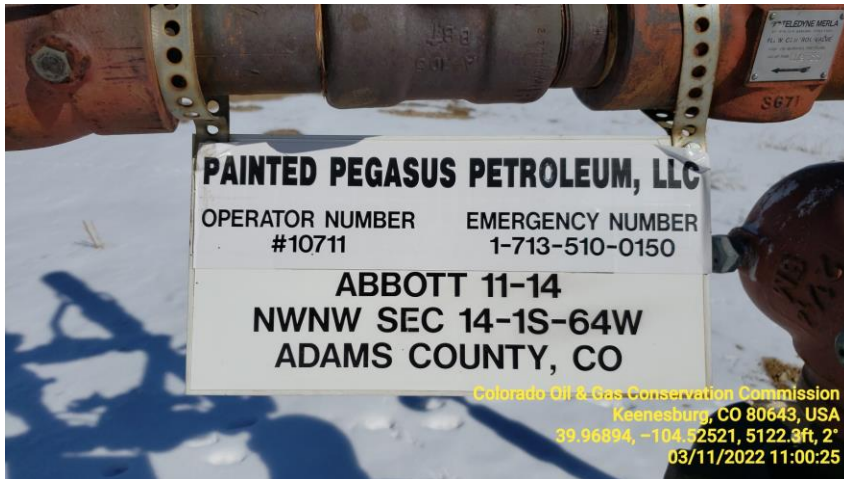

Inspection Photos
Location Name: Abbott 11-14
Location ID: 320119

Photo 1 WH sign

Photo 2 WH

Inspection Photos
Location Name: Abbott 11-14
Location ID: 320119

Photo 3 Stained soil by WH

Photo 4 Tubing lying on ground by WH