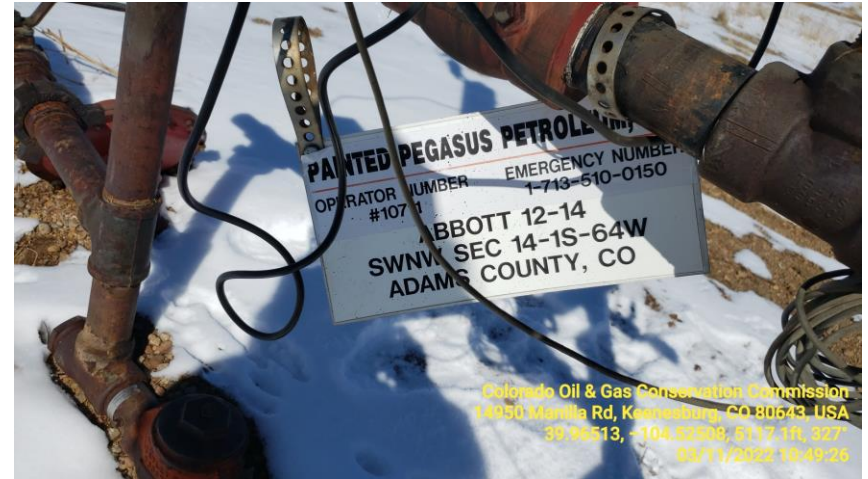

Inspection Photos
Location Name: Abbott 12-14
Location ID: 320033

Photo 1 TB Location

Photo 2 WH sign

Inspection Photos
Location Name: Abbott 12-14
Location ID: 320033

Photo 5 TB

Photo 6 Gas Meter Run

Inspection Photos
Location Name: Abbott 12-14
Location ID: 320033