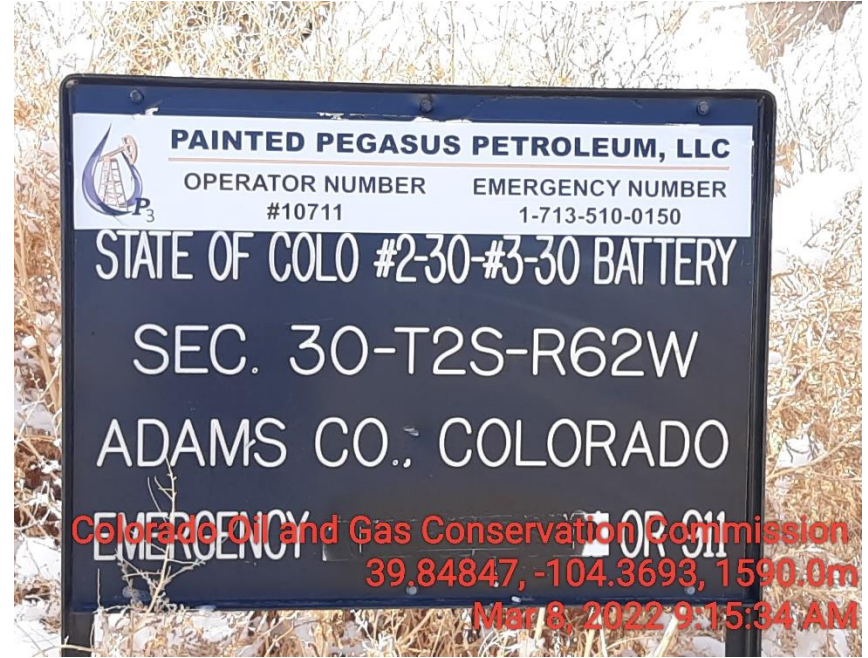

Inspection Photos
Location Name: State 2-30
Location ID: 319775

Photo 1 WH

Photo 2 production equipment

Inspection Photos
Location Name: State 2-30
Location ID: 319775

Photo 3 TNK BTRY

Photo 4 BTRY sign