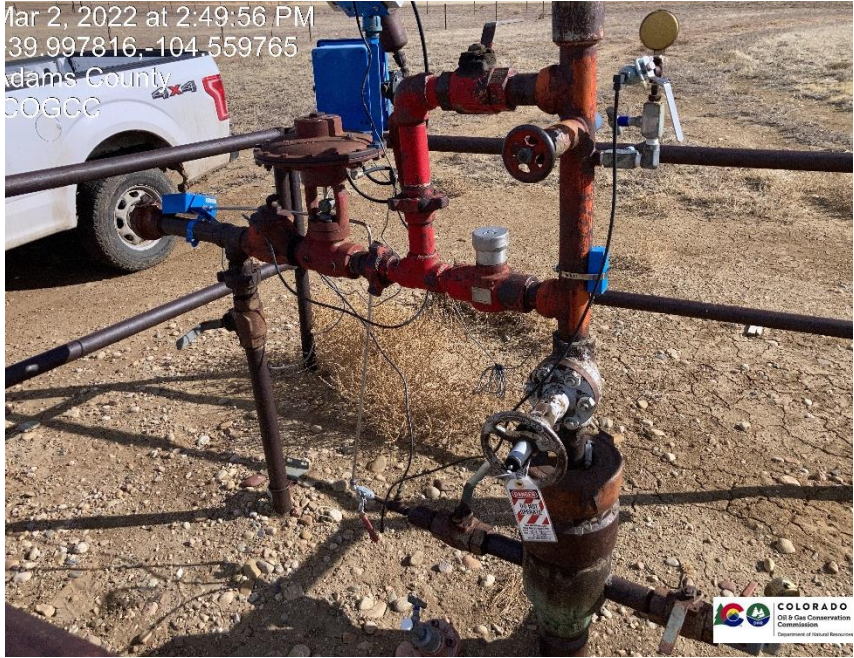

Inspection Photos
Location Name: Joy 21-4
Location ID: 320088

Pic 1 at time of inspection master valve, and both casing valves were open, Flowlines were closed. Master valve, and casing valves were put in the close position at time of inspection.

Pic 2 Separator

Inspection Photos
Location Name: Joy 21-4
Location ID: 320088

Pic 3 Gas meter run

Pic 4 tanks, at time of inspection tanks appeared to have fluid inside.