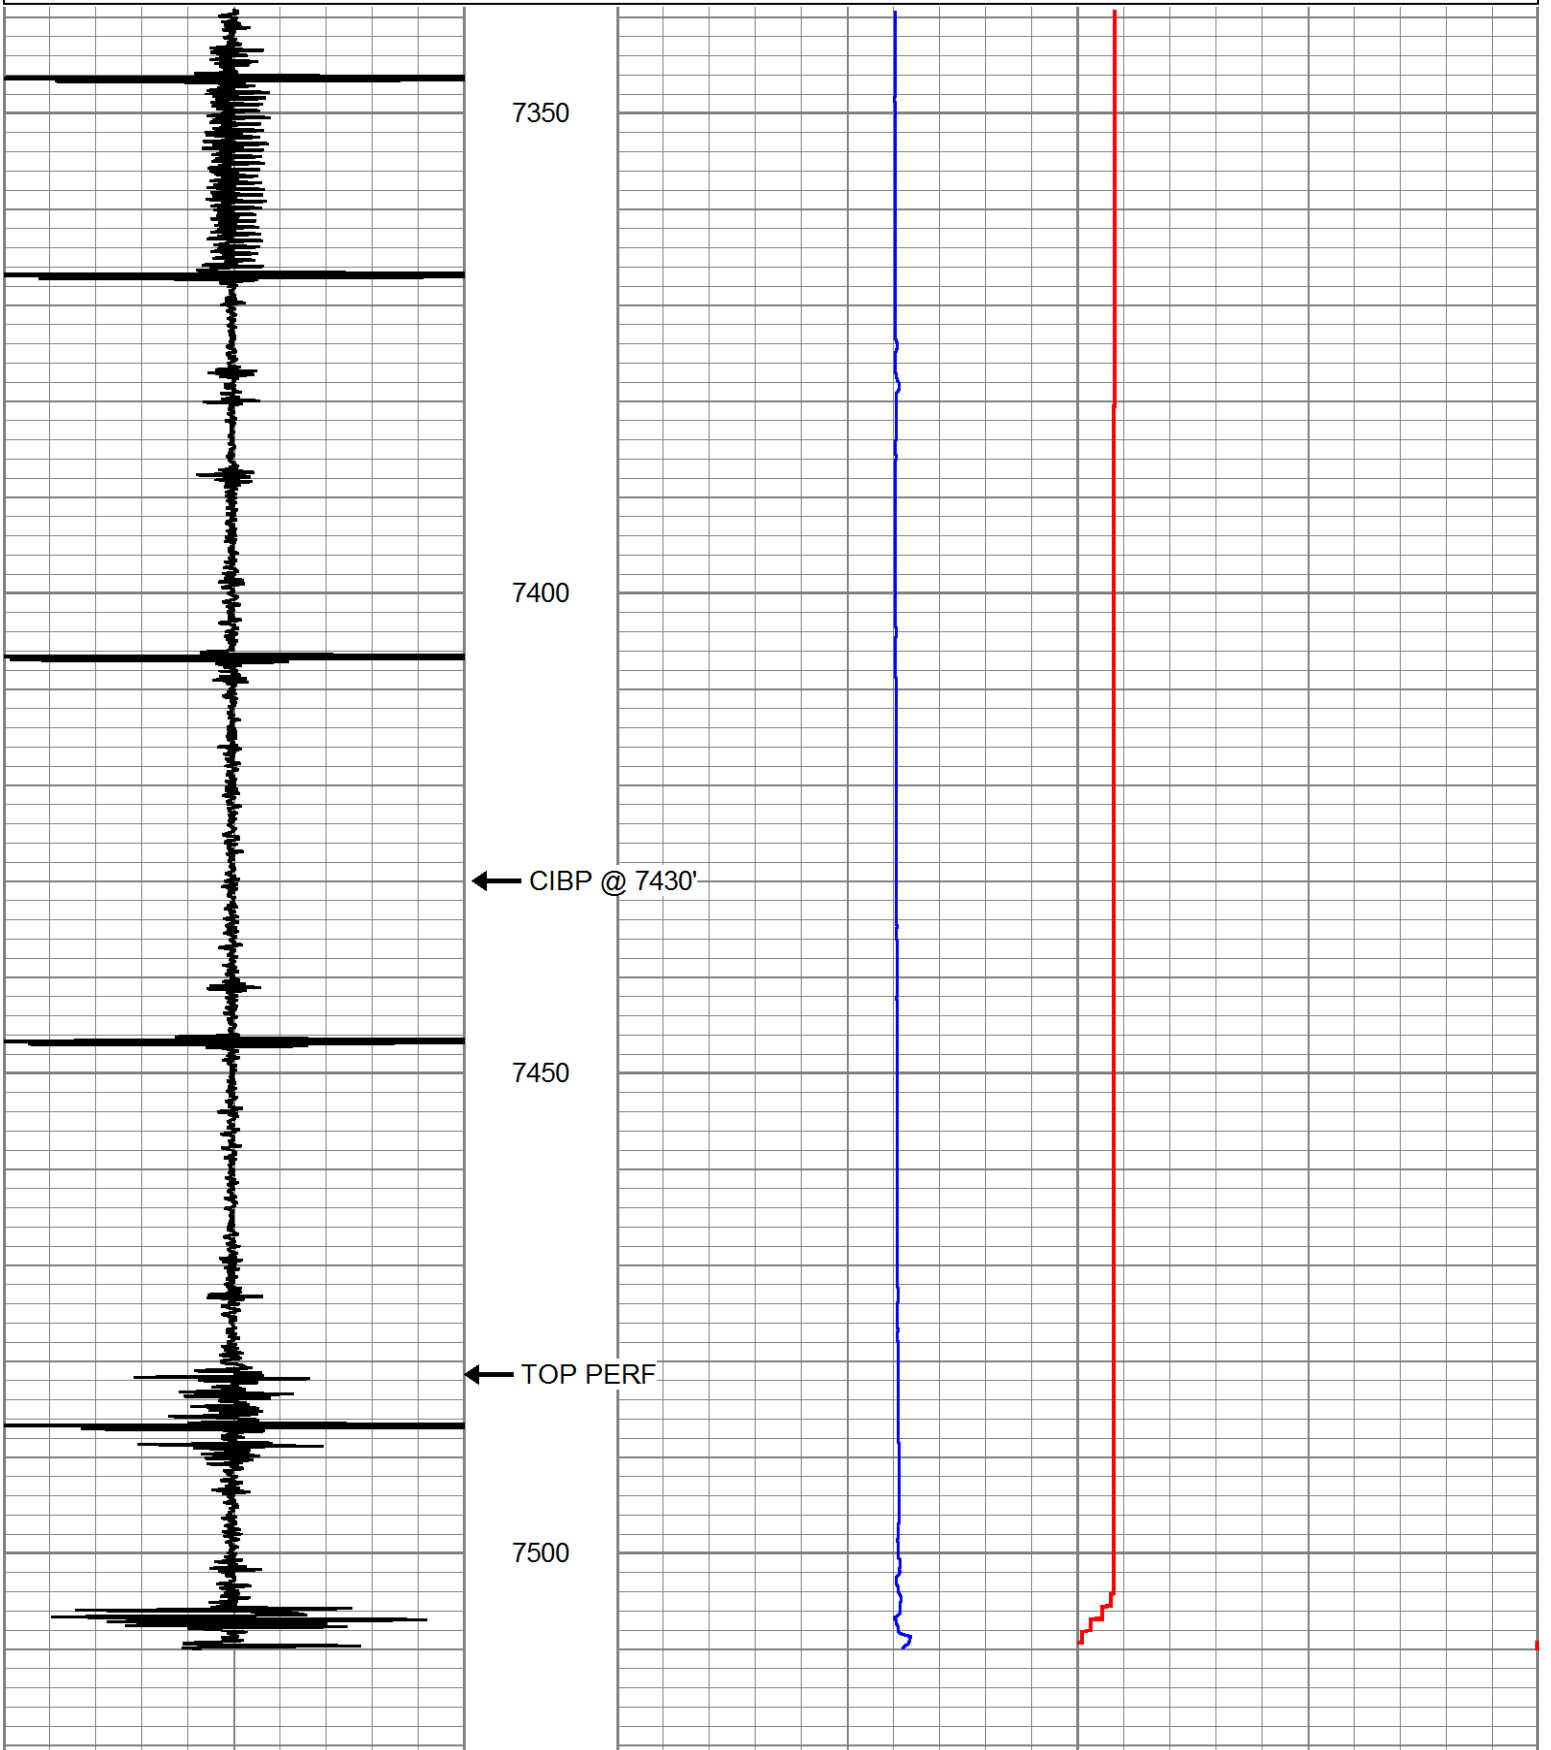

TOP OPERATING-TANAKA #1

CIBP @ 7430'

Database File tanaka #1.db
Dataset Pathname pass7
Presentation Format ccl
Dataset Creation Mon Dec 06 10:09:32 2021
Charted by Depth in Feet scaled 1:240

5	CCL	-5	0	LTEN (lb)	2000	0	LSPD (ft/min)	1000
						-1000	LSPD (ft/min)	0

5	CCL	-5	0	LTEN (lb)	2000	0	LSPD (ft/min)	1000
						-1000	LSPD (ft/min)	0