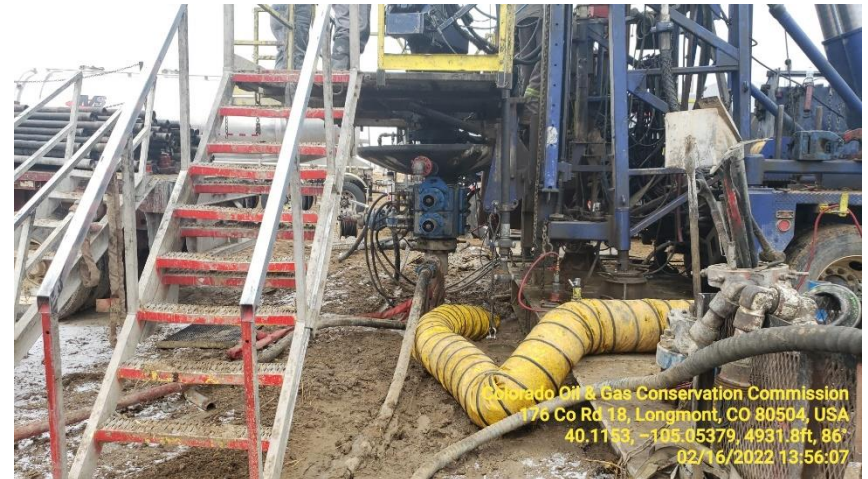

Inspection Photos
Location Name: Ballantine 4-30A
Location ID: 331484

Photo 1 Location Entrance sign

Photo 2 Ensign workover rig

Inspection Photos
Location Name: Ballantine 4-30A
Location ID: 331484

Photo 3 Rig pump

Photo 4 Circulation tanks

Inspection Photos
Location Name: Ballantine 4-30A
Location ID: 331484

Photo 5 Telehandler

Photo 6 WH, BOP

Inspection Photos
Location Name: Ballantine 4-30A
Location ID: 331484

Photo 7 Cement Pump Truck

Photo 8 Water transport, Cement bulk truck