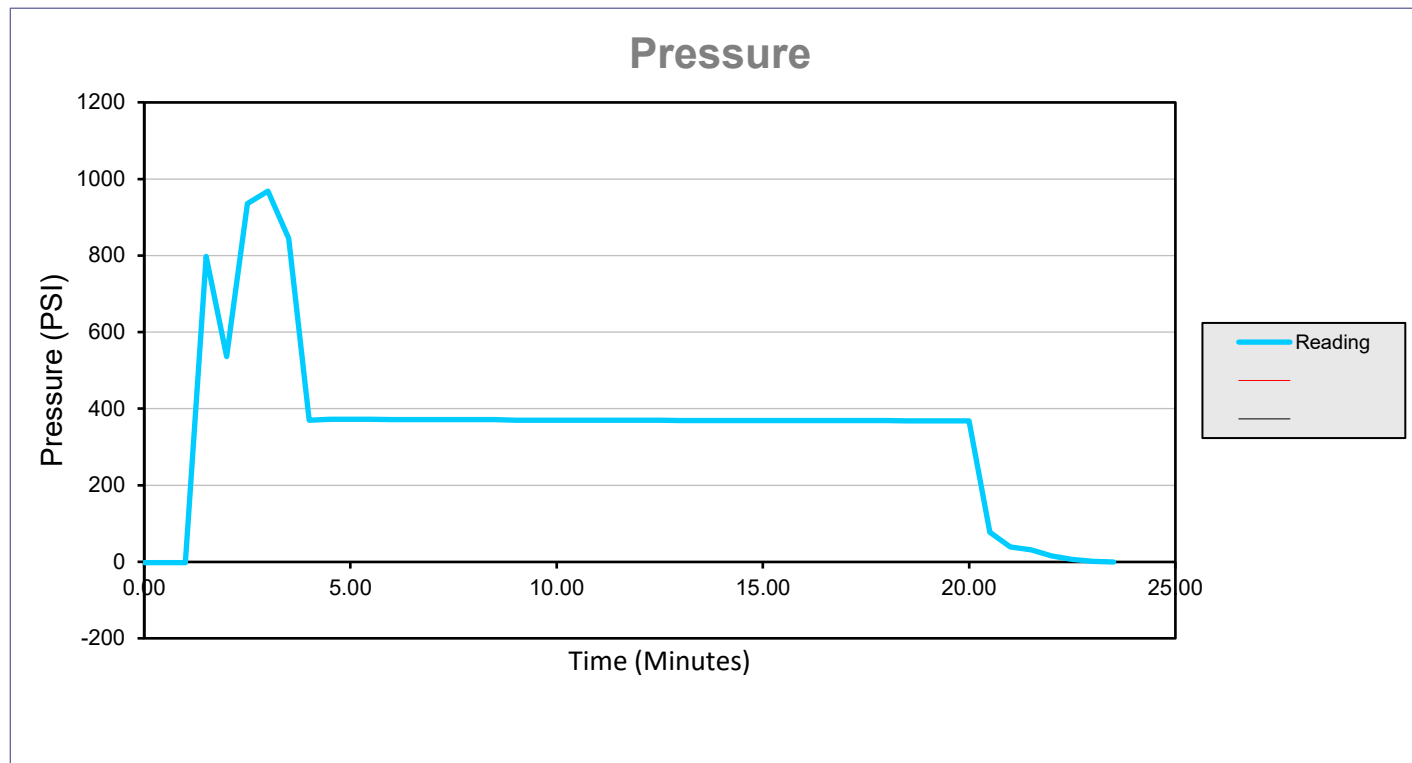

Gauge Information	
Serial Number	364867
Model	10KPSIXP2I
Message Store	-----
Units	PSI

Run Info	
Start Time	1/26/22 10:15:07 AM
Stop Time	1/26/22 10:38:47 AM
Logging Interval	30

Serial Number 364867
 Model 10KPSIXP2I
 Units PSI
 Firmware Version R0224
 Run Index 14
 Logging Type Actual
 Logging Interval 30
 Start Time 1/26/2022 10:15
 Stop Time 1/26/2022 10:38