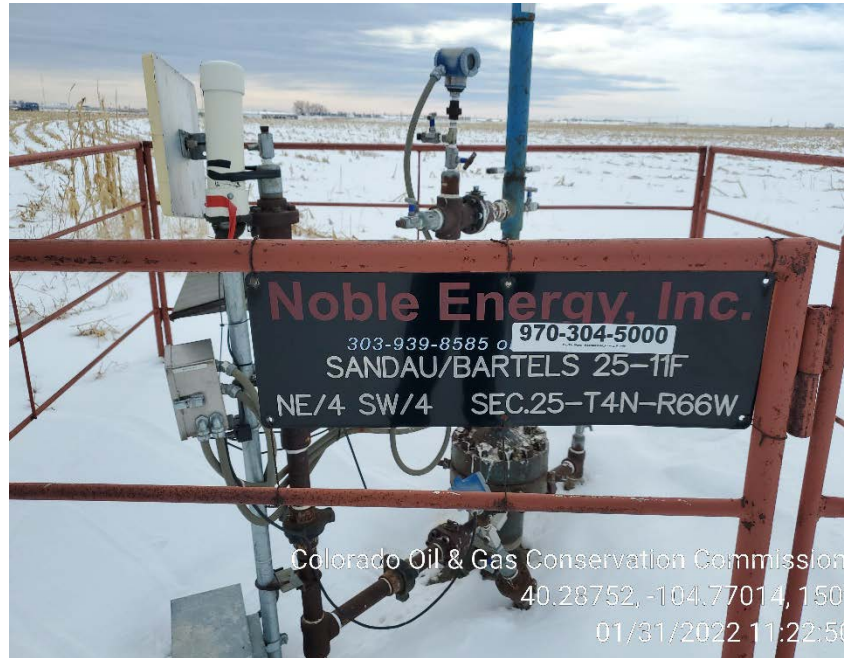

Inspection Photos
Location Name: Sandau & Bartels 25-11F
Location ID: 328664

Wellhead