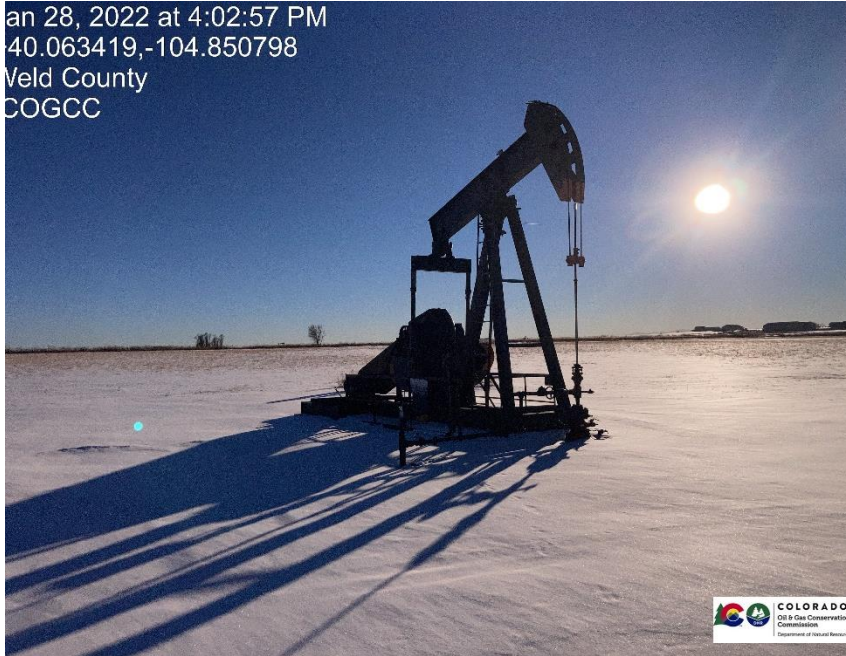

Inspection Photos
Location Name: Martin J Schaefer 1
Location ID: 317756

Jan 28, 2022 at 4:02:57 PM
40.063419,-104.850798
Veld County
COGCC

Pic 1 wellhead / pump jack