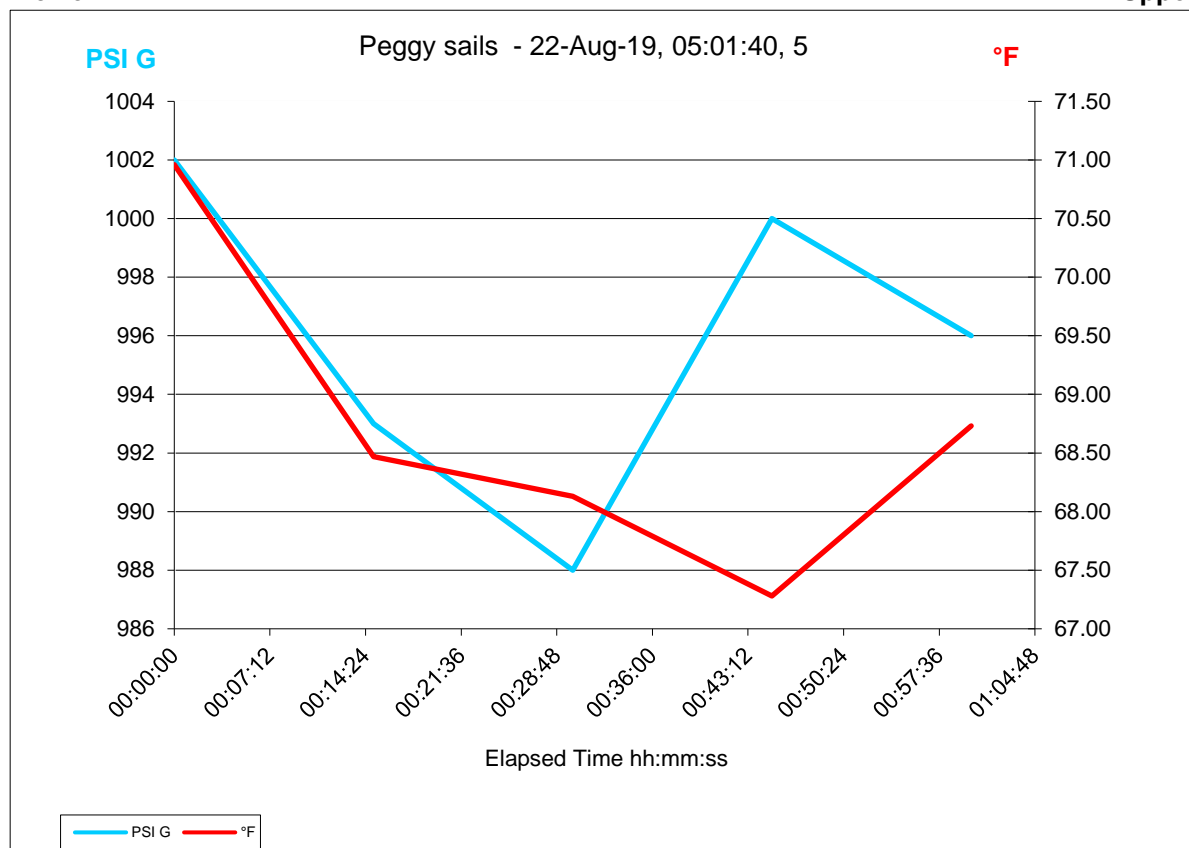

Data Collection Report

	Chassis	Left Scale	Right Scale
Serial Number	471768	471246	471642
Datatype		Lower	Upper
Units		PSI G	°F

Lower

Upper

	Chassis	Lower Module	Upper Module	BARO Module	Left Scale	Right Scale
Serial Number	471768	471246	471642		471246	471642
Model	NV	10KPSI	RTD100			
Message Store						
Userspan		1.00018	1.00000			
Offset						
Datatype					Lower	Upper
Units		PSI G	°F		PSI G	°F
Tare						
Average						
User Factor						
User Offset						
User Resolution						
Firmware Version	R080016	R090009	R100006			
Calibration Due		2-Oct-19	3-Oct-19			
Run Index	26					
Run Start Time			22-Aug-19/17:01:40			
Run Duration			1 hour			
Run Tag			Peggy sails			
Logging Interval	900.0					

Data Points				
Point #	Time	Left - PSI G	Right - °F	
1	00:00:00.0	1002	70.96	
2	00:15:00.0	993	68.47	
3	00:30:00.0	988	68.13	
4	00:45:00.0	1000	67.28	
5	01:00:00.0	996	68.73	