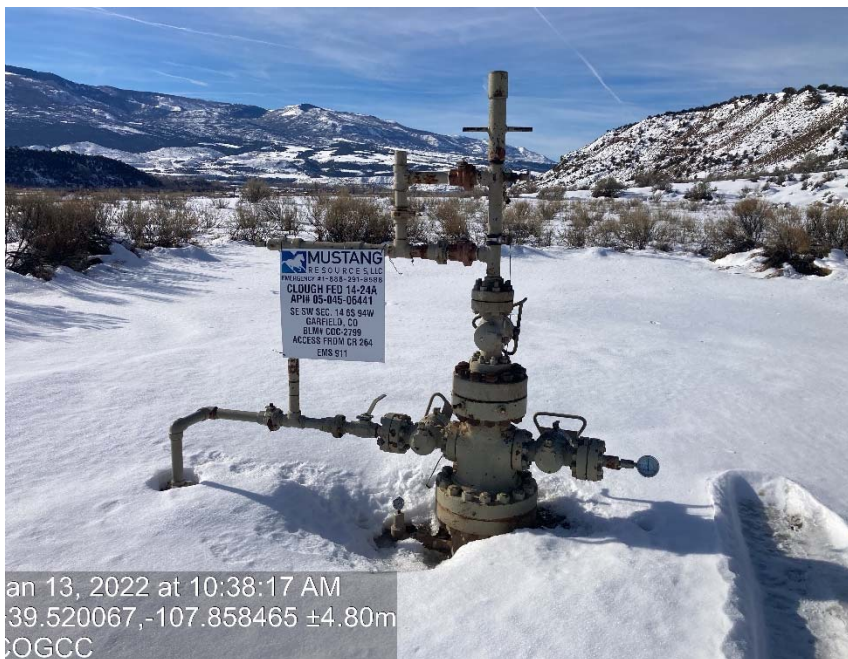

Mustang Clough Fed 14-24-6S-94W Location # 311542

location

Location is snow covered

Mustang Clough Fed 14-24-6S-94W Location # 311542

Location/ quantity not legible

Location is snow covered

**Mustang
Clough Fed 14-24-6S-94W
Location # 311542**

Location is snow covered

Lack of stabilization/compaction