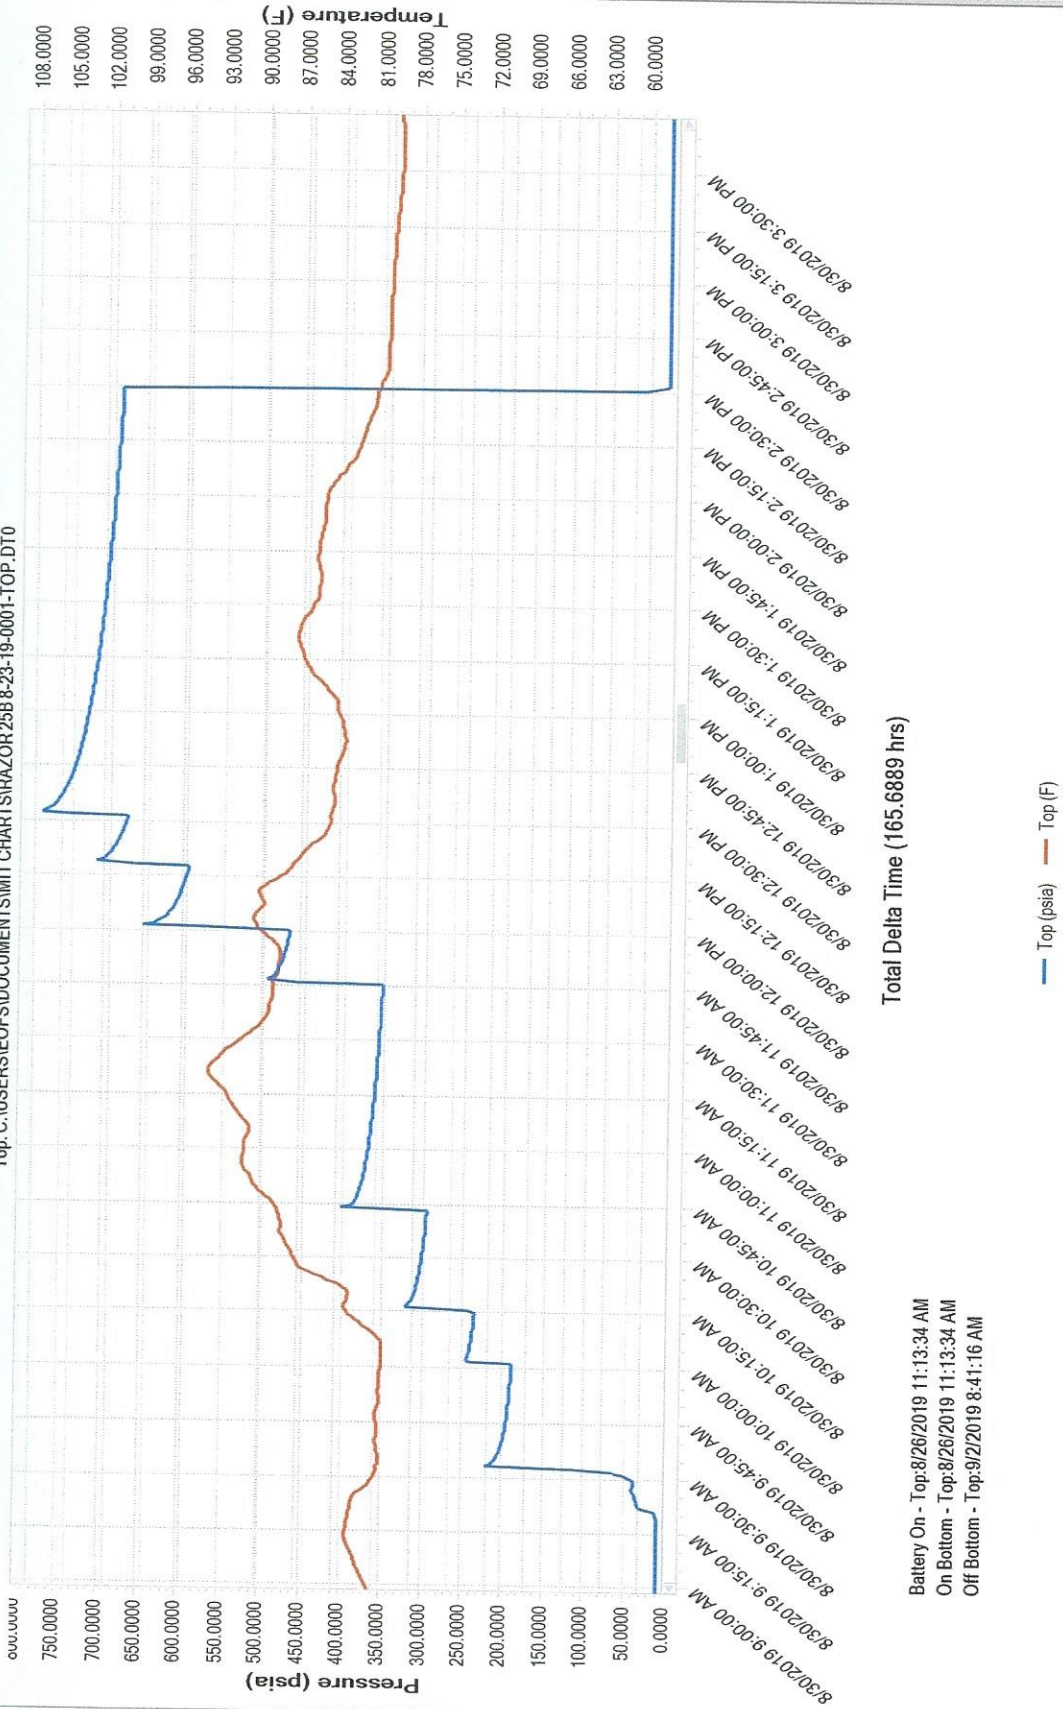

Serial Number Top: S2190N
Company Name:
Location Name:

Razor 25B

Top: C:\USERS\IEO\F\DOCUMENTS\MIT CHARTS\RAZOR\25B 8-23-19-0001-TOP.DTO

Total Delta Time (165.6889 hrs)

Battery On - Top: 8/26/2019 11:13:34 AM
On Bottom - Top: 8/26/2019 11:13:34 AM
Off Bottom - Top: 9/2/2019 8:41:16 AM

— Top (psia) — Top (F)

* The test was done on 8-23-19 and chart was printed 8-26-19.
Having technical difficulty with time & date.

Steve Schuchter