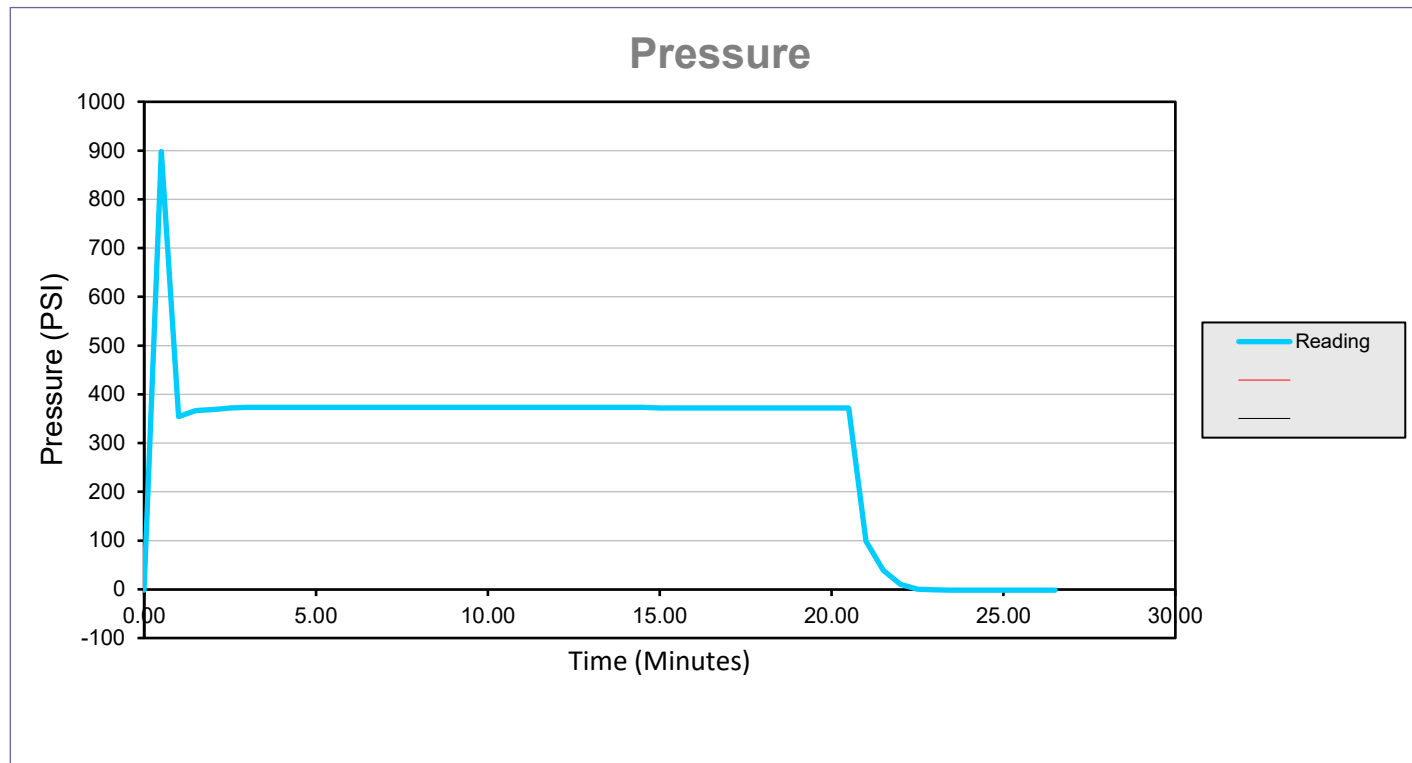

Data Collection Report

Gauge Information	
Serial Number	364867
Model	10KPSIXP2I
Message Store	-----
Units	PSI

Run Info	
Start Time	12/1/21 8:18:07 AM
Stop Time	12/1/21 8:45:04 AM
Logging Interval	30

KANGA STATE D36-11JI