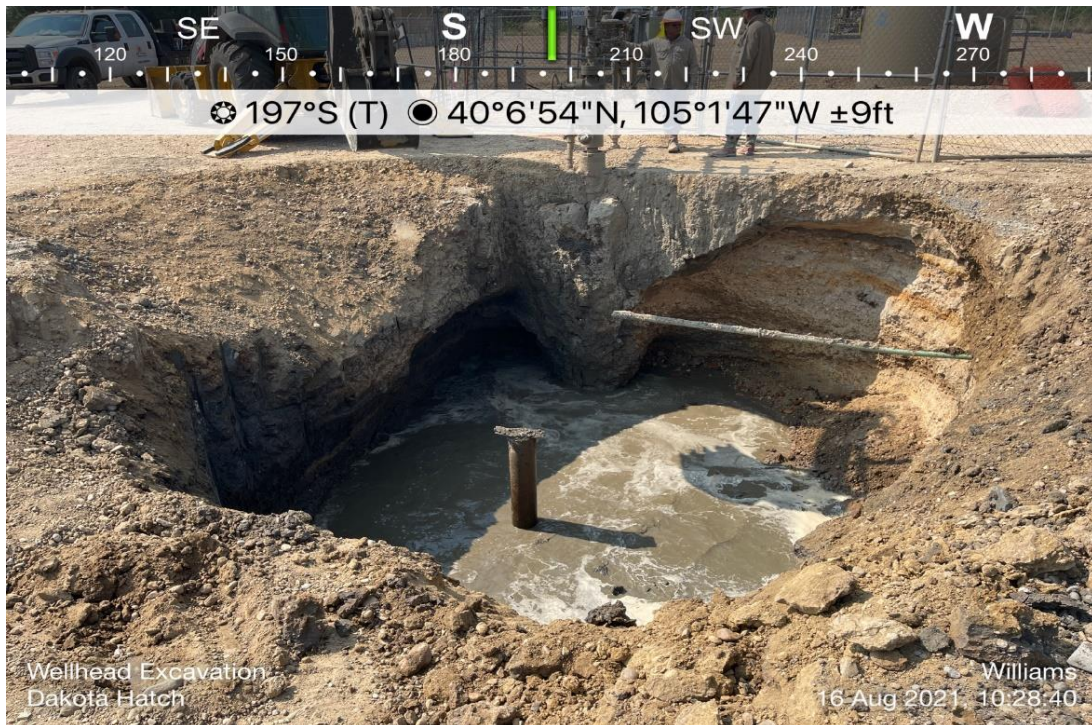

**PHOTO LOG**  
**WILLIAMS 18-29, 36-20 WELLHEADS**  
**WELD COUNTY, COLORADO**  
**KERR-MCGEE OIL & GAS ONSHORE, LP**

Williams 18-29 and 36-20 – Wellheads Excavation

Williams 18-29 – Wellhead Excavation

PHOTO LOG  
WILLIAMS 18-29, 36-20 WELLHEADS  
WELD COUNTY, COLORADO  
KERR-MCGEE OIL & GAS ONSHORE, LP

Williams 36-30 – Wellhead Excavation

Williams 36-20 – Wellhead Excavation

PHOTO LOG  
WILLIAMS 18-29, 36-20 WELLHEADS  
WELD COUNTY, COLORADO  
KERR-MCGEE OIL & GAS ONSHORE, LP

Williams 36-20 – Wellhead Excavation