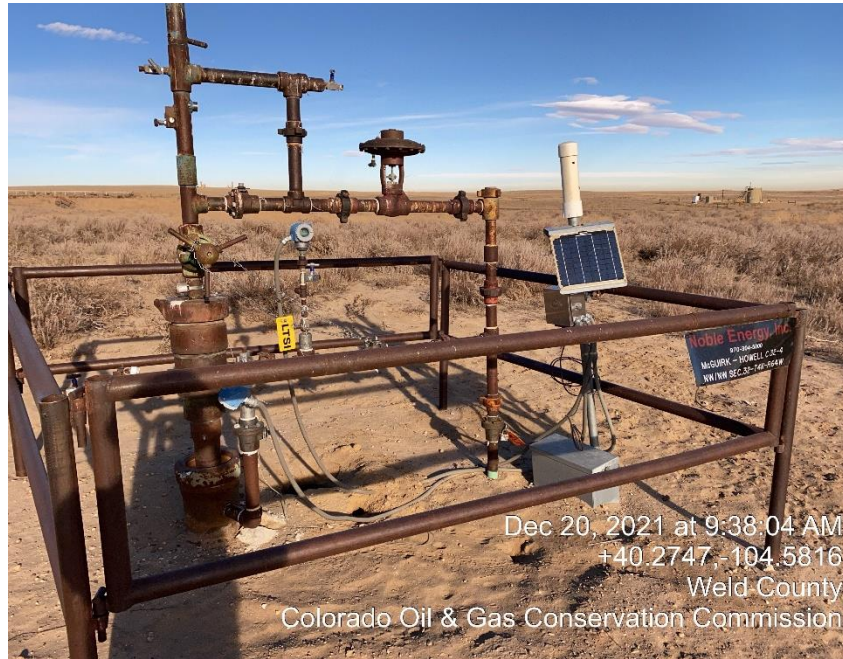

Inspection Photos
Location Name: McGuirk-Howell C 32-4
Location ID: 327568

Photo #1 Well

Inspection Photos
Location Name: McGuirk-Howell C 32-4
Location ID: 327568

Photo #2 Marked Risers

Photo #3 Marked Riser