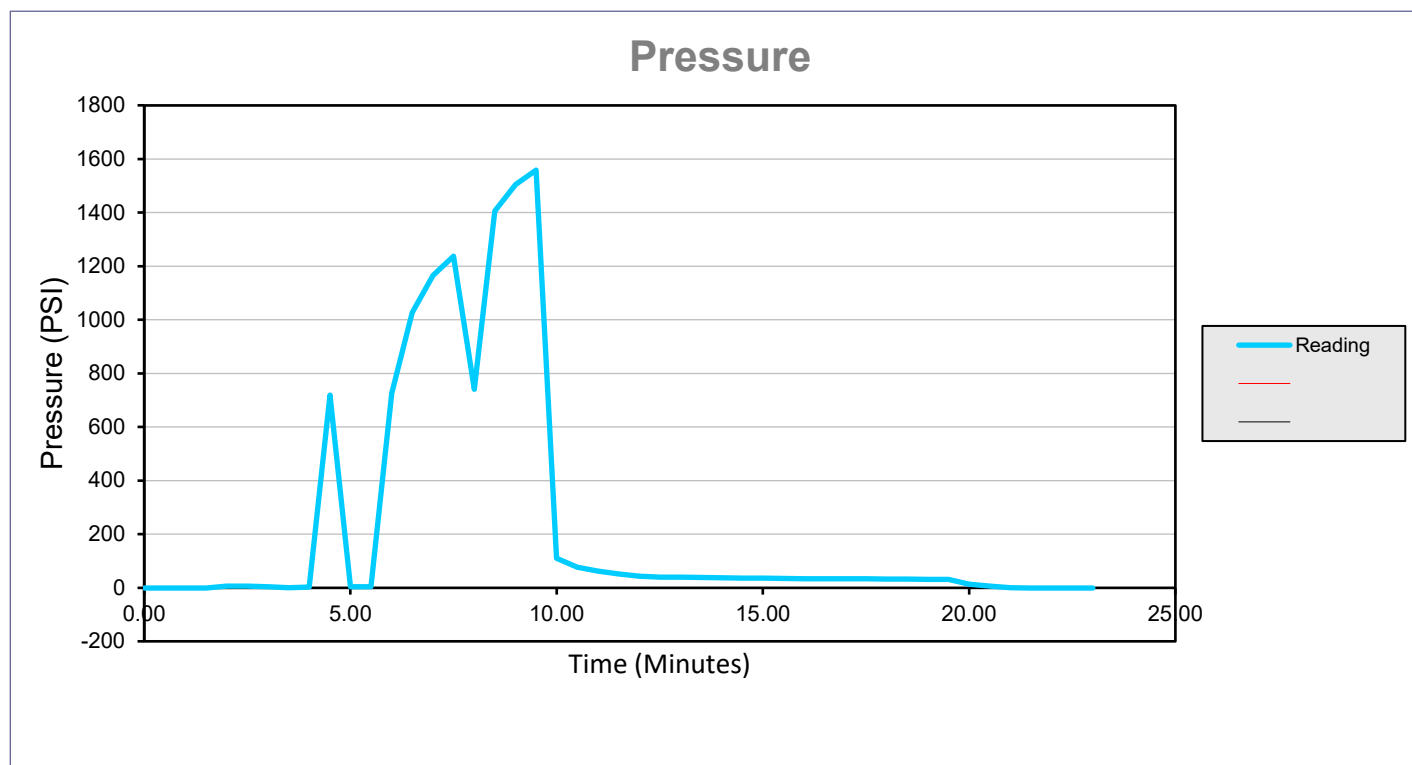

Data Collection Report

PATRIOT B16-16

Gauge Information	
Serial Number	364867
Model	10KPSIXP2I
Message Store	-----
Units	PSI

Run Info	
Start Time	11/18/21 12:10:41 PM
Stop Time	11/18/21 12:33:45 PM
Logging Interval	30

Serial Number 364867
 Model 10KPSIXP2I
 Units PSI
 Firmware Version R0224
 Run Index 18
 Logging Type Actual
 Logging Interval 30
 Start Time 11/18/2021 12:10
 Stop Time 11/18/2021 12:33

Pressure (PSI)