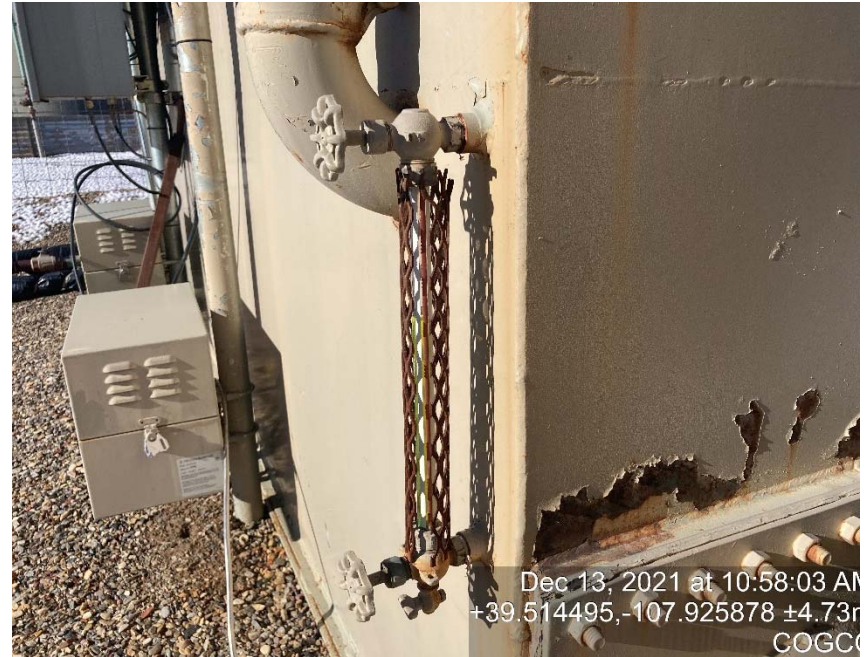

Lack of bull plugs/caps

TEP
DOE 1-M-19
Location # 311545

Lack of bull plugs/caps

Lack of bull plugs/caps

TEP
DOE 1-M-19
Location # 311545

Debris

Sight glass on storage tank

TEP
DOE 1-M-19
Location # 311545