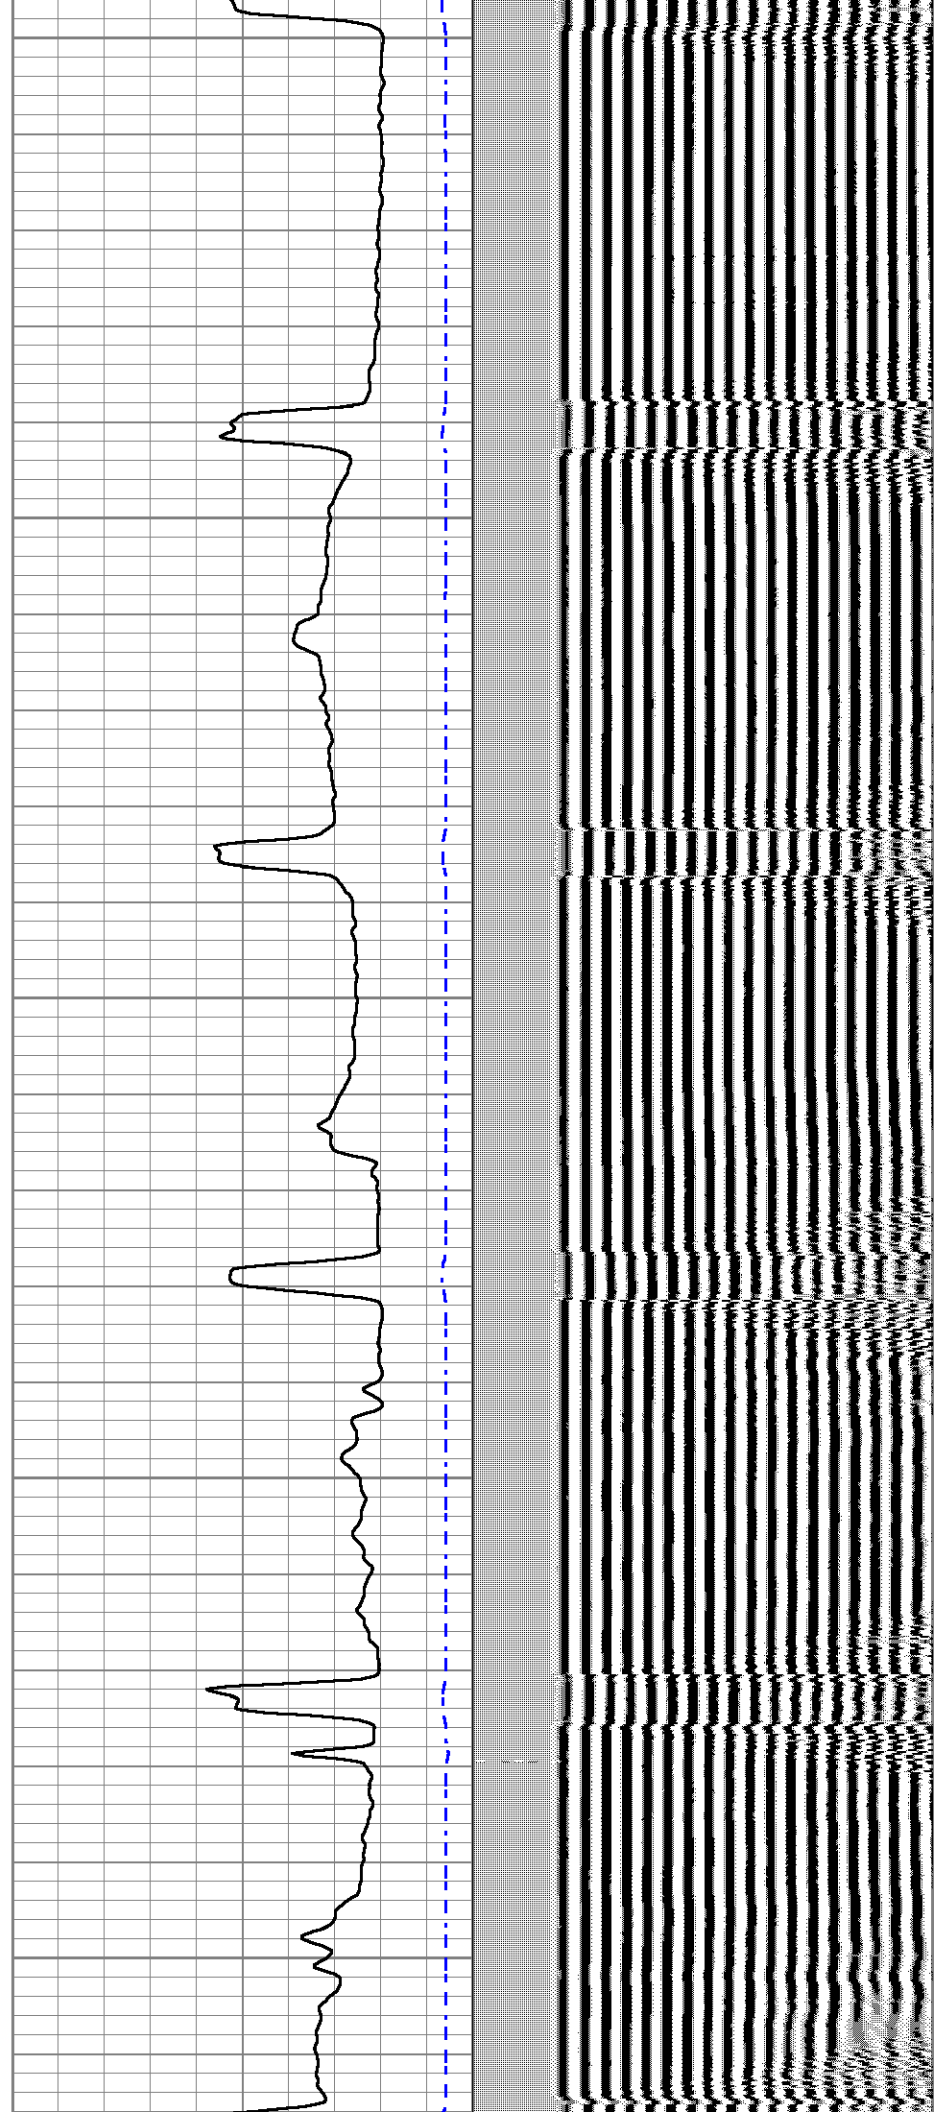

Database File brehon 22-18.db
 Dataset Pathname BREHON_22-18/CBL/CBL_M
 Presentation Format cbl_dr
 Dataset Creation Thu Aug 05 16:02:36 2021
 Charted by Depth in Feet scaled 1:240

9	CCL\$1	-1	0	AMP AMPLITUDE (mV)	10	200	VDL (usec)	1200
0	Gamma Ray (GAPI)	150	0	AMPLITUDE (mV)	100			
0	LTEN (lb)	2000	1200	TRAVEL TIME (usec)	200			

650

700

750

800

850

900

950

1000

1050

1100

9	CCL\$1	-1
0	Gamma Ray (GAPI)	150
0	LTEN (lb)	2000

0	AMP AMPLITUDE (mV)	10
0	AMPLITUDE (mV)	100
1200	TRAVEL TIME (usec)	200

200	VDL (usec)	1200
-----	------------	------