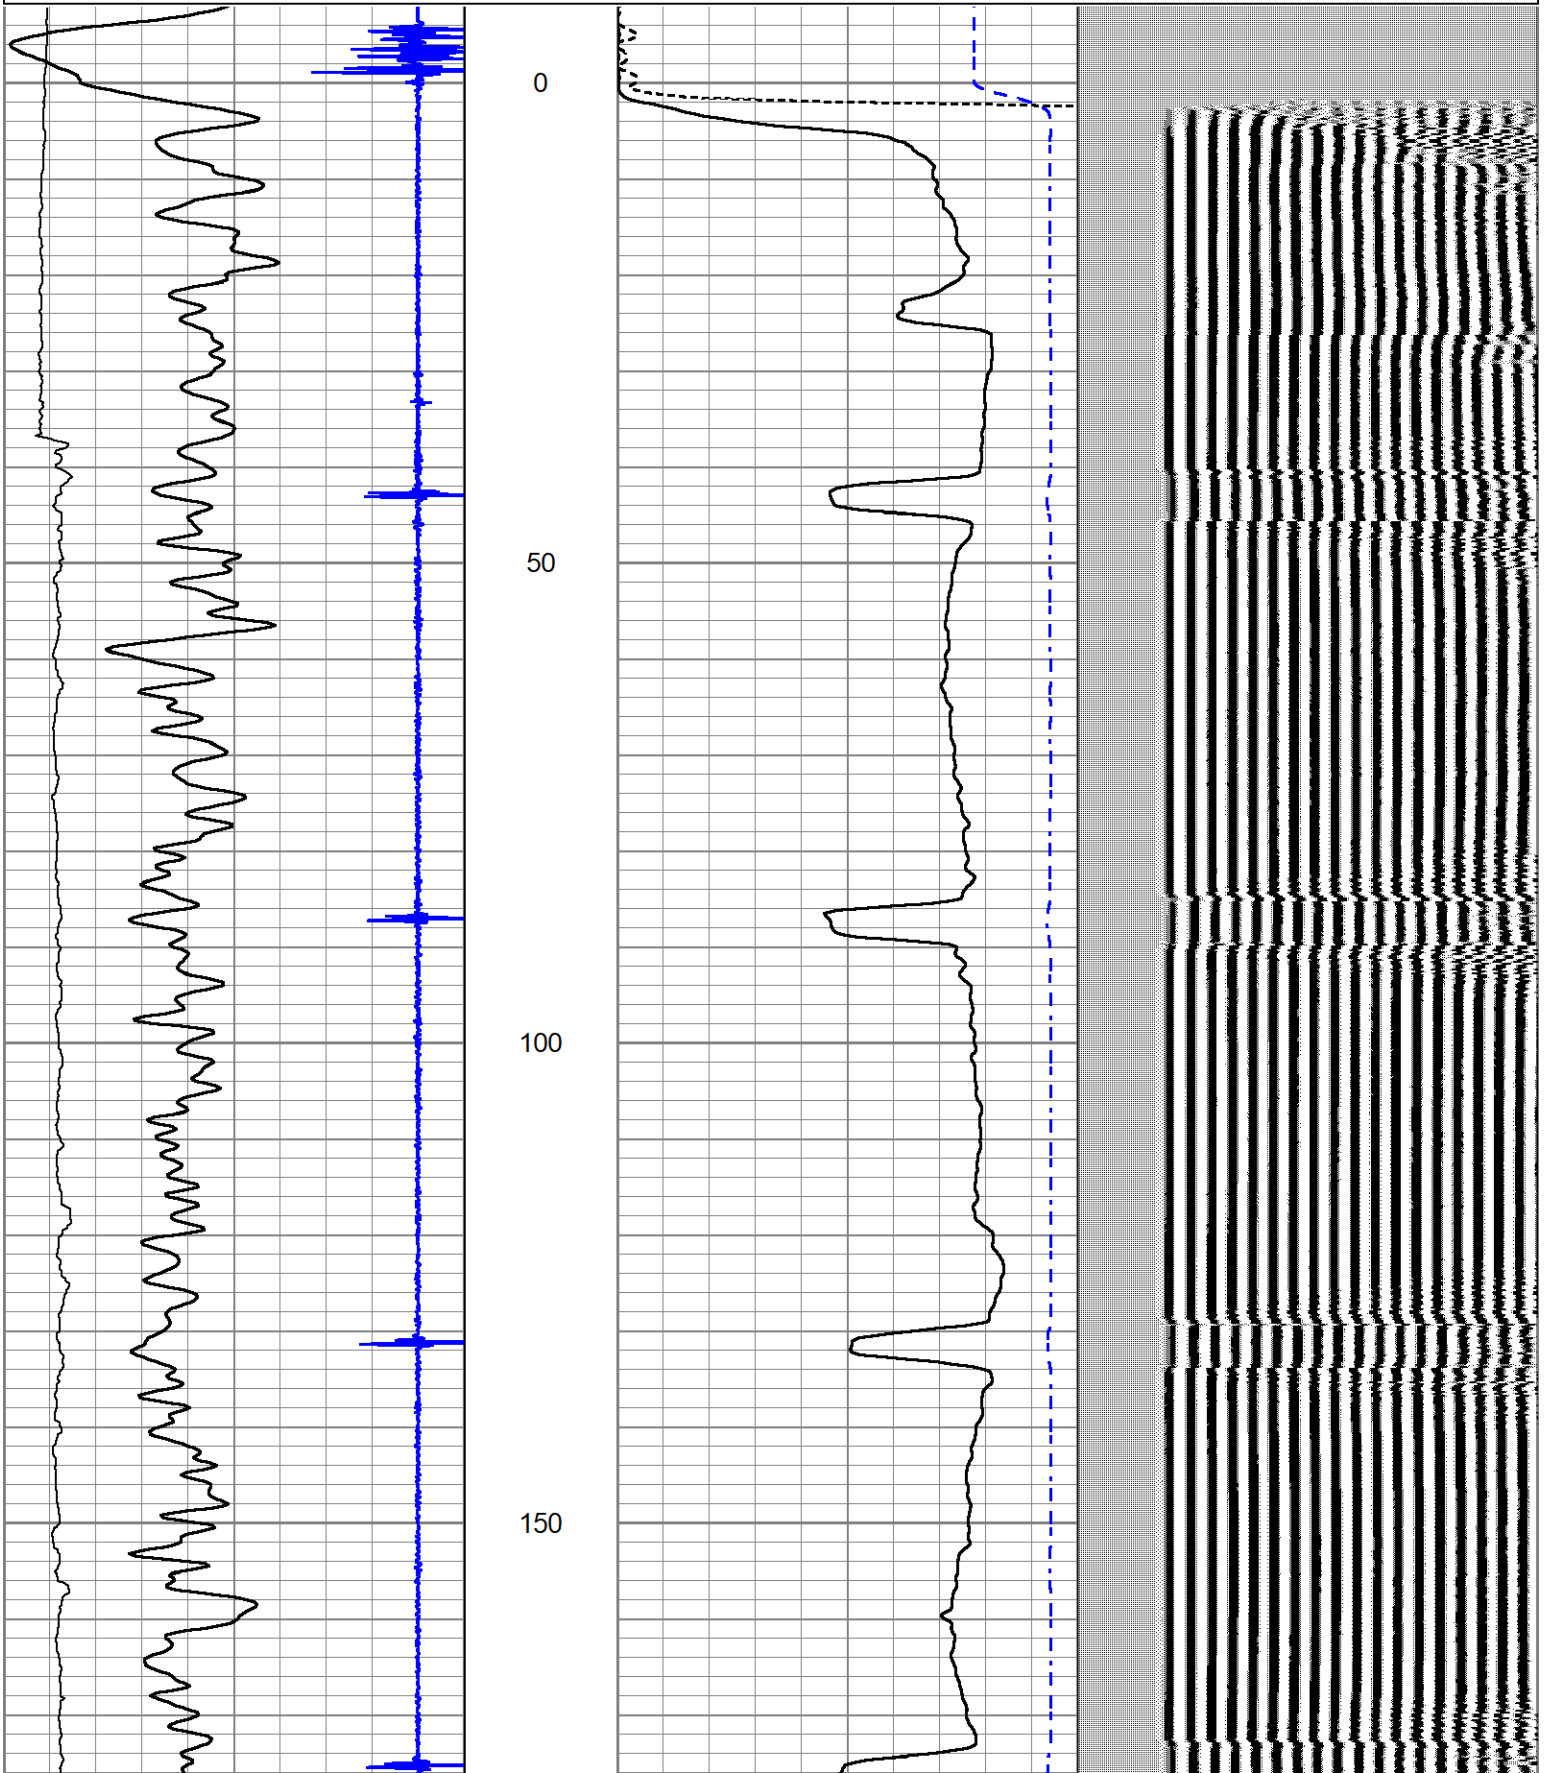

Database File brehon 22-18.db
 Dataset Pathname BREHON_22-18/CBL/CBL_M
 Presentation Format cbl_dr
 Dataset Creation Thu Aug 05 16:02:36 2021
 Charted by Depth in Feet scaled 1:240

9	CCL\$1	-1	0	AMP AMPLITUDE (mV)	10	200	VDL (usec)	1200
0	Gamma Ray (GAPI)	150	0	AMPLITUDE (mV)	100			
0	LTEN (lb)	2000	1200	TRAVEL TIME (usec)	200			

650

700

750

800

850

900

950

1000

1050

1100

9	CCL\$1	-1
0	Gamma Ray (GAPI)	150
0	LTEN (lb)	2000

0	AMP AMPLITUDE (mV)	10
0	AMPLITUDE (mV)	100
1200	TRAVEL TIME (usec)	200

200	VDL (usec)	1200
-----	------------	------