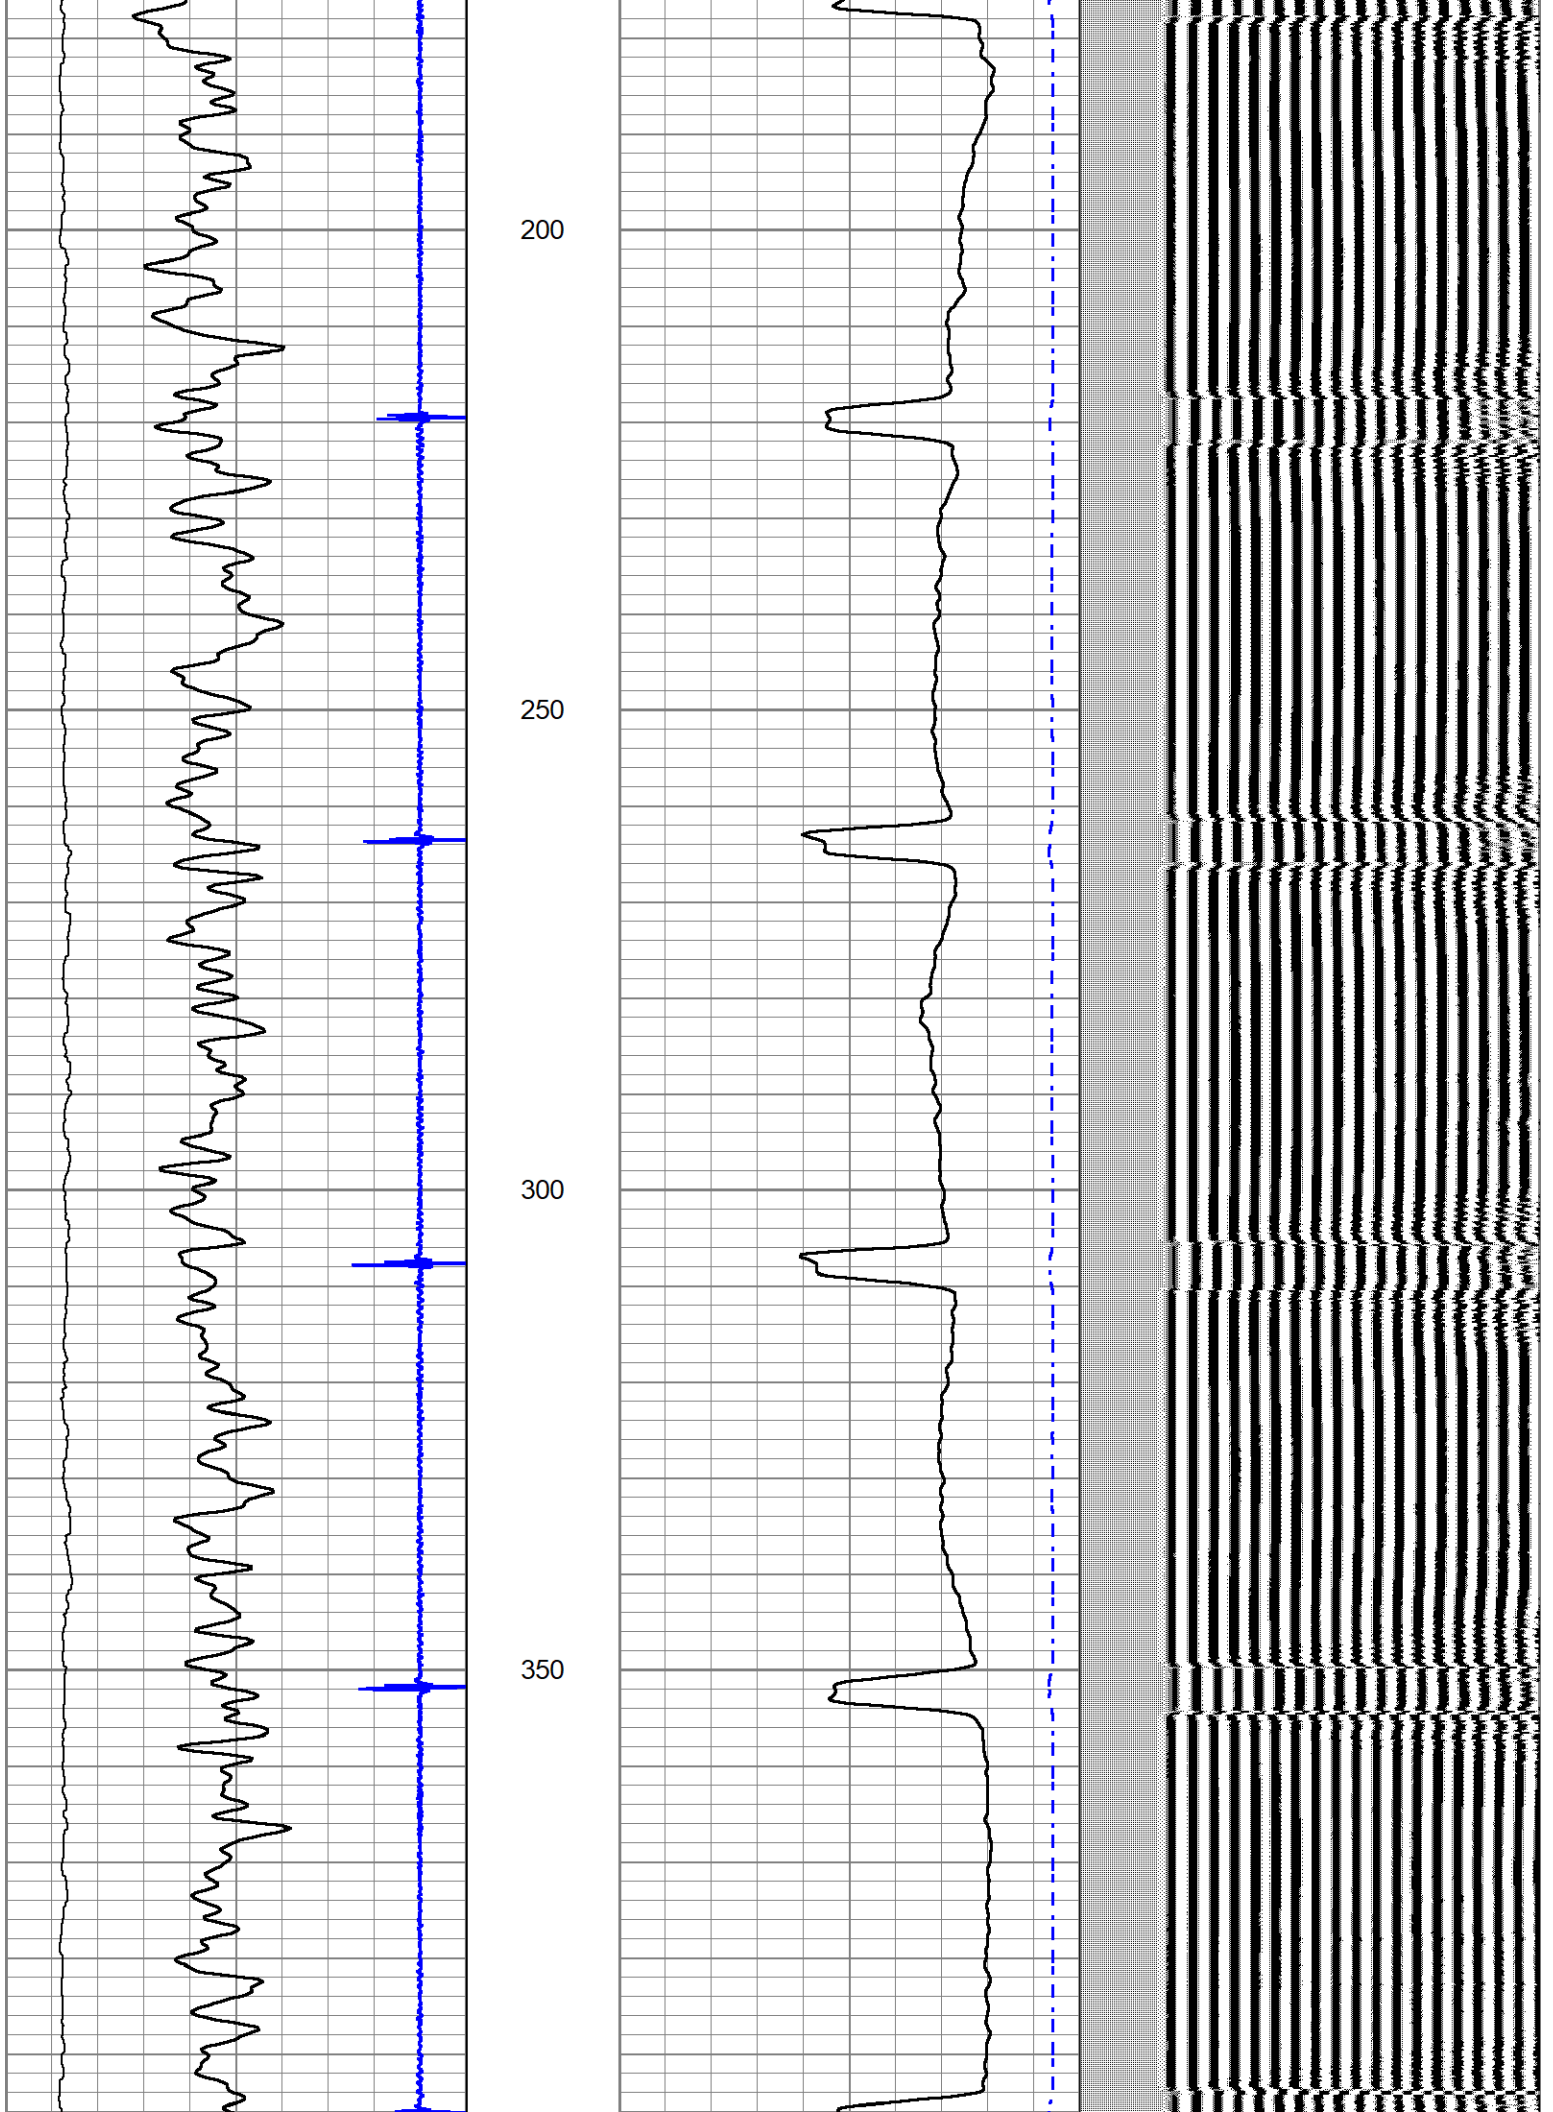

Database File brehon 22-18.db
 Dataset Pathname BREHON_22-18/CBL/CBL_M
 Presentation Format cbl_dr
 Dataset Creation Thu Aug 05 16:02:36 2021
 Charted by Depth in Feet scaled 1:240

9	CCL\$1	-1	0	AMP AMPLITUDE (mV)	10	200	VDL (usec)	1200
0	Gamma Ray (GAPI)	150	0	AMPLITUDE (mV)	100			
0	LTEN (lb)	2000	1200	TRAVEL TIME (usec)	200			

650

700

750

800

850

900

950

1000

1050

1100

9	CCL\$1	-1
0	Gamma Ray (GAPI)	150
0	LTEN (lb)	2000

0	AMP AMPLITUDE (mV)	10
0	AMPLITUDE (mV)	100
1200	TRAVEL TIME (usec)	200

200	VDL (usec)	1200
-----	------------	------